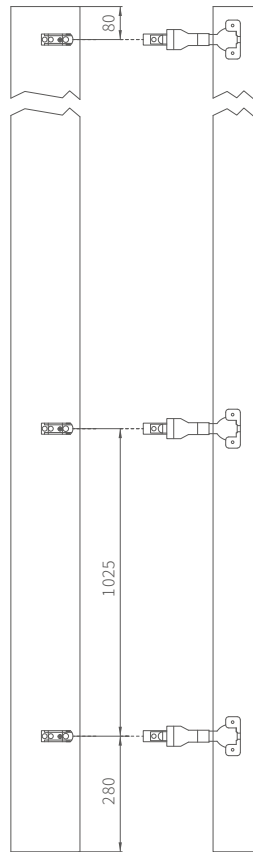

MILK CHOCOLATE MIX
BROWNIE MIX
SCONE MIX

dorset cereals
our lovely organic mixes

GARIS

Water

Application of tall cabinets

Cabinet installation dimension

Hole Dimensions - Front Panel

Hole Dimensions - Front Panel