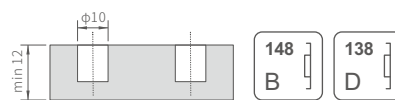

Product name	Product No.	Quantity
Easy fix front connectors	G13702	100SET

Industrial Packaging Ordering Information

G30 SLIDES INDUSTRIAL PACKAGE

Nominal Length	G30 Soft closing slides	G30 Push to open slides	Quantity
270	301270H	302270H	10SET
300	301300H	302300H	10SET
350	301350H	302350H	10SET
400	301400H	302400H	10SET
450	301450H	302450H	10SET
500	301500H	302500H	10SET
550	301550H	302550H	10SET