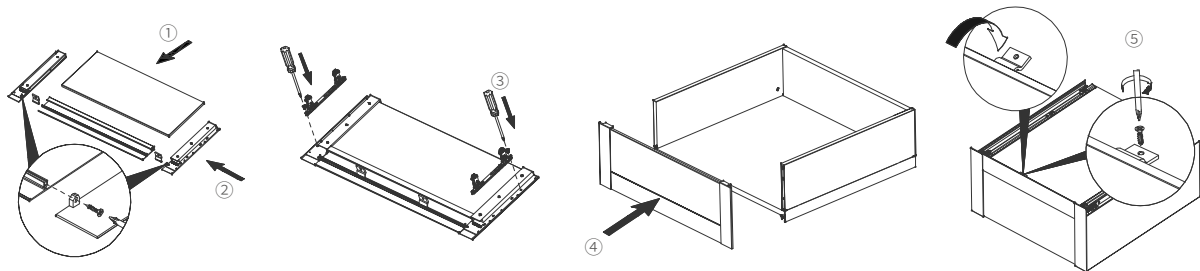

Accessories cutting

Internal drawing panel cutting size

Square tie rod cutting size

Installation line drawing

Low drawer drawer mount

Low drawer adjustment

Panel left and right adjustment $\pm 1.5\text{mm}$

Panel up and down adjustment $\pm 2\text{mm}$

lock

Installation line drawing

M height inner low drawer panel installation

B height High-top inner drawing with heightened panel installation

D height High-top inner drawer and pole installation

Installation line drawing

Panel removal

Square height pole installation