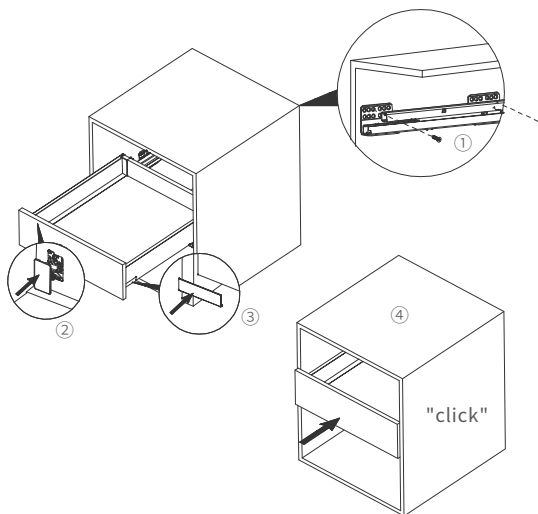

Installation dimension of inner drawing series guide rail

Cabinet space requirements

Installation line drawing

Slide rail installation

Drawer removal

Panel Drill Size

- Front code mounting hole
- Heightening rod mounting holes
- Square tie rod panel cutout size
- Panel size cut by yourself

Accessories cutting

Internal drawing panel cutting size

Square tie rod cutting size

Installation line drawing

Low drawer drawer mount

Low drawer adjustment

Panel left and right adjustment $\pm 1.5\text{mm}$

Panel up and down adjustment $\pm 2\text{mm}$

lock

Installation line drawing

M height inner low drawer panel installation

B height High-top inner drawing with heightened panel installation

D height High-top inner drawer and pole installation