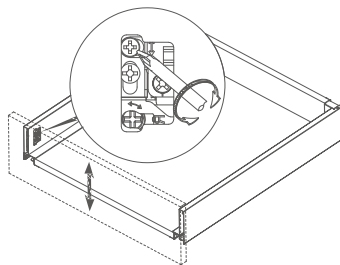

Installation dimension of inner drawing series guide rail

Cabinet space requirements

Installation line drawing

Slide rail installation

Drawer removal

Panel Drill Size

- Front code mounting hole
- Heightening rod mounting holes
- Square tie rod panel cutout size
- Panel size cut by yourself

Accessories cutting

Internal drawing panel cutting size

Square tie rod cutting size

Installation line drawing

Low drawer drawer mount

Low drawer adjustment

Panel left and right adjustment $\pm 1.5\text{mm}$

Panel up and down adjustment $\pm 2\text{mm}$

lock

Installation line drawing

M height inner low drawer panel installation

B height High-top inner drawing with heightened panel installation

D height High-top inner drawer and pole installation