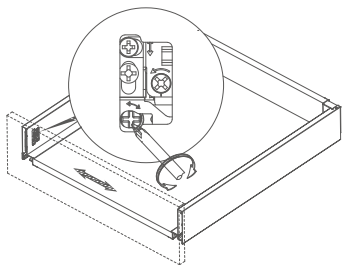

Installation dimension of inner drawing series guide rail

Cabinet space requirements

Installation line drawing

Slide rail installation

Drawer removal

Panel Drill Size

- Front code mounting hole
- Heightening rod mounting holes
- Square tie rod panel cutout size
- Panel size cut by yourself

Accessories cutting

Internal drawing panel cutting size

Square tie rod cutting size

Installation line drawing

Low drawer drawer mount

Low drawer adjustment

Panel left and right adjustment $\pm 1.5\text{mm}$

Panel up and down adjustment $\pm 2\text{mm}$

lock

Installation line drawing

M height inner low drawer panel installation

B height High-top inner drawing with heightened panel installation

D height High-top inner drawer and pole installation