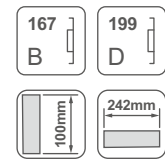

Recommendation

NLNOMINAL LENGTH	PRODUCT NO.	CABINET WIDTH KB
350-550mm	5311XXX*1	400-500mm

NLNOMINAL LENGTH	PRODUCT NO.	CABINET WIDTH KB
350-550mm	5311XXX*1+5312XXX*1	600-700mm

NLNOMINAL LENGTH	PRODUCT NO.	CABINET WIDTH KB
350-550mm	5311XXX*2+5312XXX*1	800-900mm

NLNOMINAL LENGTH	PRODUCT NO.	CABINET WIDTH KB
350-550mm	5311XXX*2+5312XXX*2	1000-1200mm

Storage and separation series

Product description

Reasonable and orderly separation system, every item is placed properly, clear and distinct. Exquisite craftsmanship, delicate design, naturally exudes the elegance of the space. Adjustable dividers, break rules, the size of the separation space can be adjusted freely, make storage flexible and changeable.

Storage and separation series

5313 Storage and separation

Nominal Length	Silk white	Iron gray	Quantity
350	5313350W	5313350G	6SET
400	5313400W	5313400G	6SET
450	5313450W	5313450G	6SET
500	5313500W	5313500G	6SET
550	5313550W	5313550G	6SET

531 Storage and separation

Nominal Length	Silk white	Iron gray	Quantity
350	5314350W	5314350G	6SET
400	5314400W	5314400G	6SET
450	5314450W	5314450G	6SET
500	5314500W	5314500G	6SET
550	5314550W	5314550G	6SET