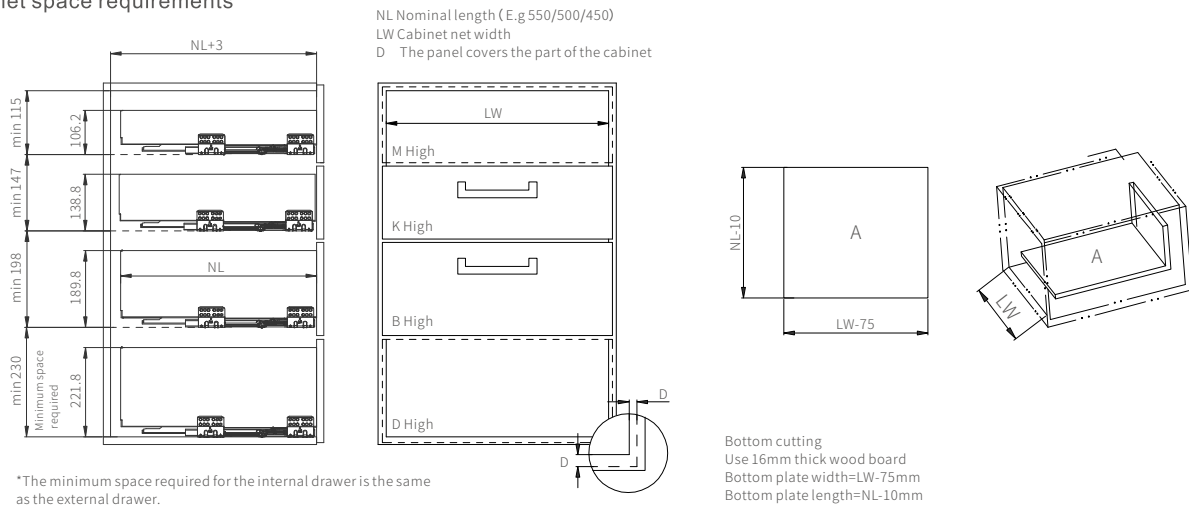

NLNOMINAL LENGTH	PRODUCT NO.	CABINET WIDTH KB
350-550mm	5313XXX*2+5314XXX*2	1000-1200mm

Installation line drawing

Backplane Mounting Dimensions

Use 16mm thick wood board
 Backboard width=LW-87mm
 The corresponding height of the back panel is shown in the figure.

Installation dimension of inner drawing series guide rail

Cabinet space requirements

Installation line drawing

Slide rail installation

Drawer removal

Panel Drill Size

- Front code mounting hole
- Heightening rod mounting holes
- Square tie rod panel cutout size
- Panel size cut by yourself

Accessories cutting

Internal drawing panel cutting size

Square tie rod cutting size

Installation line drawing

Low drawer drawer mount

Low drawer adjustment

Panel left and right adjustment $\pm 1.5\text{mm}$