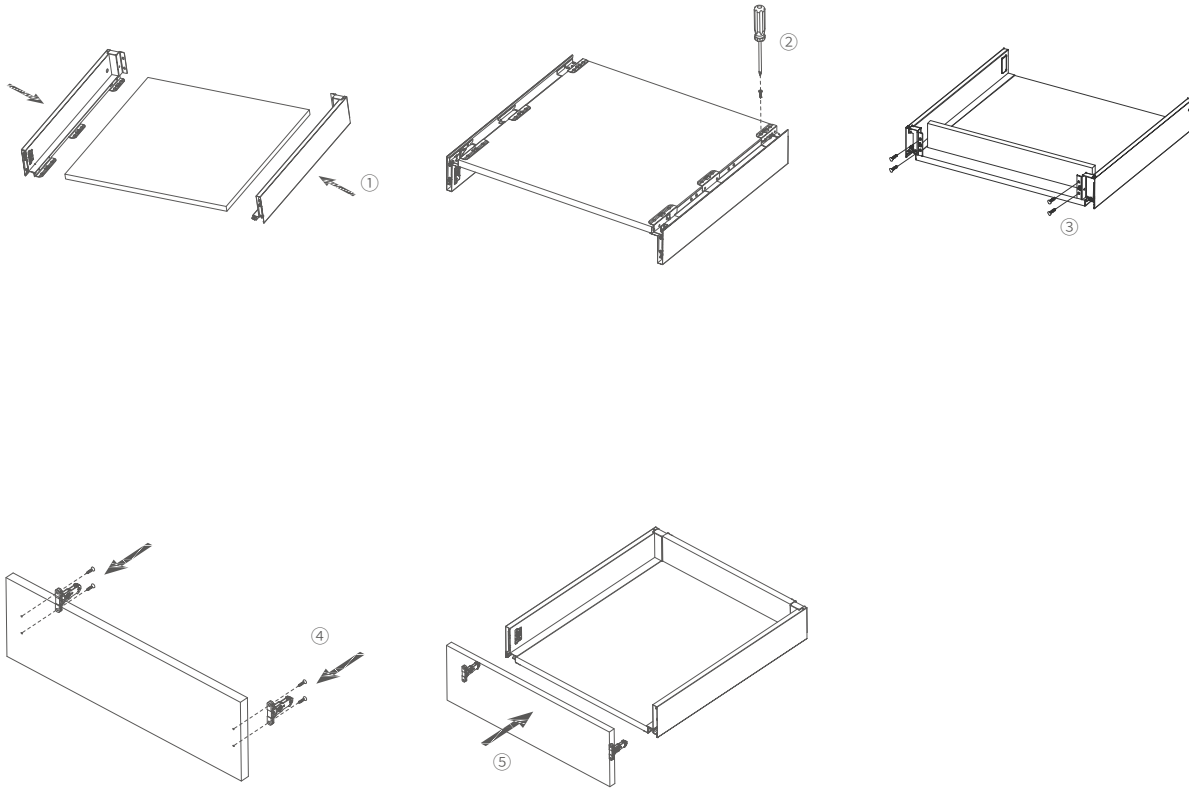

Installation dimension of inner drawing series guide rail

Cabinet space requirements

Installation line drawing

Slide rail installation

Drawer removal

Panel Drill Size

- Front code mounting hole
- Heightening rod mounting holes
- Square tie rod panel cutout size
- Panel size cut by yourself

Accessories cutting

Internal drawing panel cutting size

Square tie rod cutting size

Installation line drawing

Low drawer drawer mount

Low drawer adjustment

Panel left and right adjustment $\pm 1.5\text{mm}$

Panel up and down adjustment $\pm 2\text{mm}$

lock

Installation line drawing

M height inner low drawer panel installation

B height High-top inner drawing with heightened panel installation

D height High-top inner drawer and pole installation

Installation line drawing

Panel removal

Square height pole installation