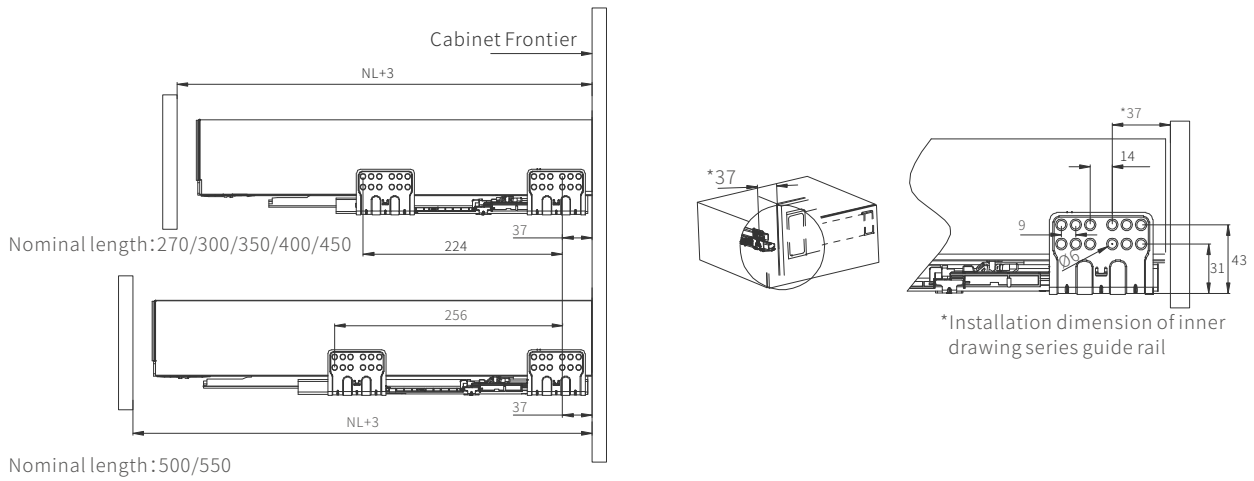

NLNOMINAL LENGTH	PRODUCT NO.	CABINET WIDTH KB
350-550mm	5313XXX*2+5314XXX*2	1000-1200mm

Installation line drawing

Backplane Mounting Dimensions

Use 16mm thick wood board
 Backboard width=LW-87mm
 The corresponding height of the back panel is shown in the figure.

Installation dimension of inner drawing series guide rail

Cabinet space requirements

Installation line drawing

Slide rail installation

Drawer removal

Panel Drill Size

- Front code mounting hole
- Heightening rod mounting holes
- Square tie rod panel cutout size
- Panel size cut by yourself

Accessories cutting

Internal drawing panel cutting size

Square tie rod cutting size

Installation line drawing

Low drawer drawer mount

Low drawer adjustment

Panel left and right adjustment $\pm 1.5\text{mm}$