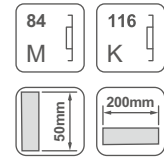

5322 STAINLESS STEEL TABLEWARE BOX

Nominal Length	Silk white	Iron gray	Quantity
450	5321450W	5321450G	6SET
500	5322500W	5322500G	6SET

Storage and separation series

Recommendation

NLNOMINAL LENGTH	PRODUCT NO.	CABINET WIDTH KB
450mm	5322450X1	400-500mm
500mm	5322500X1	400-500mm

NLNOMINAL LENGTH	PRODUCT NO.	CABINET WIDTH KB
450mm	5322450X1+5311450X1	600-800mm
500mm	5322500X1+5311500X1	600-800mm

NLNOMINAL LENGTH	PRODUCT NO.	CABINET WIDTH KB
450mm	5322450X2+5311450X1	900-1000mm
500mm	5322500X2+5311500X1	900-1000mm

NLNOMINAL LENGTH	PRODUCT NO.	CABINET WIDTH KB
450mm	5322450X2+5312450X1	1200mm
500mm	5322500X2+5312500X1	1200mm

Storage and separation series

Product description

Reasonable and orderly separation system, Every item is placed properly, clear and distinct. Exquisite craftsmanship, delicate design, naturally exudes the elegance of the space. Adjustable dividers, break rules, the size of the separation space can be adjusted freely, make storage flexible and changeable.

Storage and separation series

5311 Storage and separation

Nominal Length	Silk white	Iron gray	Quantity
350	5311350W	5311350G	6SET
400	5311400W	5311400G	6SET
450	5311450W	5311450G	6SET
500	5311500W	5311500G	6SET
550	5311550W	5311550G	6SET