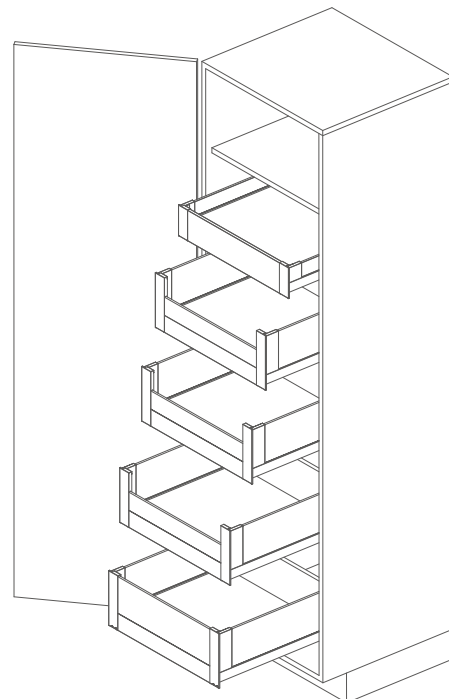

MILK CHOCOLATE MIX
BROWNIE MIX
SCONE MIX

dorset cereals
our lovely organic mixes

GARIS

Water

Application of tall cabinets

Cabinet installation dimension

Hole Dimensions - Front Panel

Hole Dimensions - Front Panel

Description

"Move" storage into kitchen,
 Upper and lower multi-layer zone,
 Each layer can be pulled out separately,
 Storage space is fully utilized,
 Full extension design,
 All items on display,
 Easy fetch from different direction,
 Flexible internal structure,
 Keep all food in order,
 The width, height and depth can be adjusted according to the storage space required,
 Make flexible personal adjustments,

Product information

Recommended applications inner drawers

G1301 Inner drawers H=84mm
G1303 Inner drawers H=167mm

E-catalog

Internal drawer series

INNER DRAWERS H=84mm

Inner drawers panel

Nominal Length	Silk white	Iron gray	Packing quantity
600mm	G1330600W	G1330600G	20PCS
1200mm	G1331200W	G1331200G	20PCS