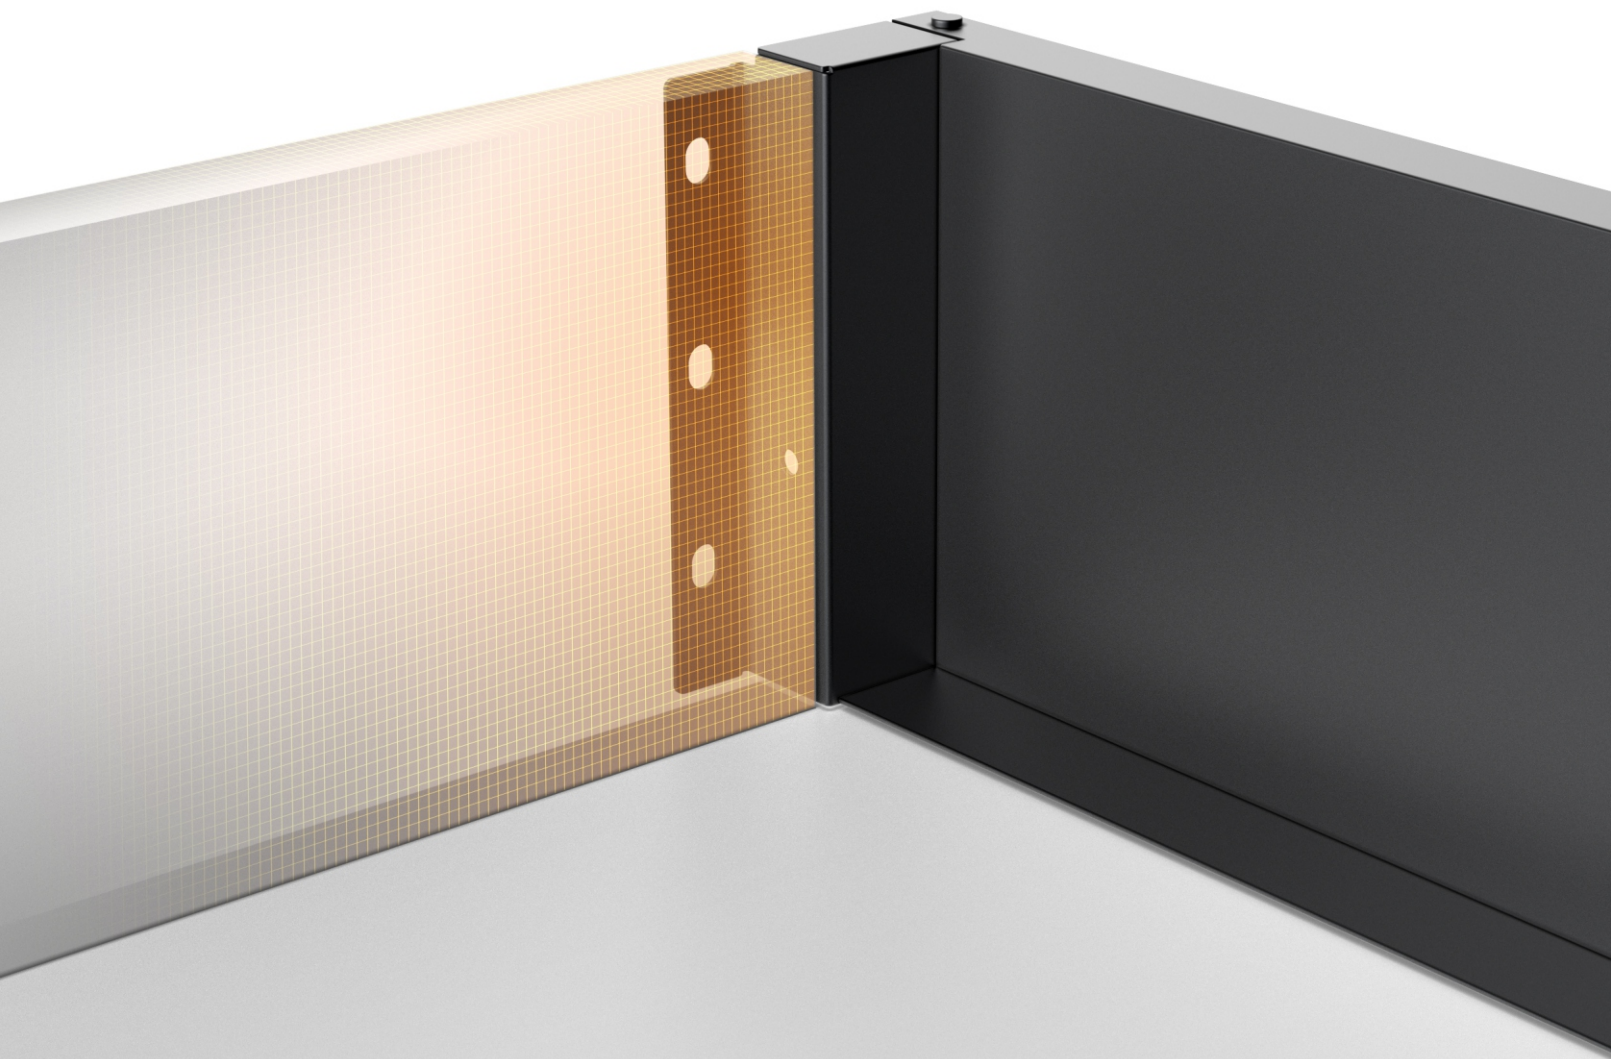

MAC BOX

Luxury metal drawer series

New sidewall design for bold innovation

GARIS®

E-catalog

NEW SIDE PANEL PRACTICAL AND AESTHETIC

New Side Design, Break Routine, Bold Innovation, Glide Movement Lightly and Easily, Integrate Aesthetics, Practicality and Economy.

ONE-CLICK INSTALL LOCKING CLIP EASY AND EFFORTLESS

Precise Locking Clip Design, One-click Disassembly, One-click Instant Disassembly, Effortless Disassembly, Beautiful Mood.

EXCELLENT LOADING CAPACITY EASY MAXIMUM LOADING UP TO 30KG

Casting of High Durable Materials, Excellent Loading Capacity Up to 30KG, Solid, Stable and Strong, No Bending or Deformation.

INTEGRATED SIDE GANG ROOM FOR LIFTING

Take minimalism to the end! The one-piece shaped side help design allows drawers to be installed in one step, worry-free and convenient, and novices can easily get it done. Living comfortably, it's that simple!