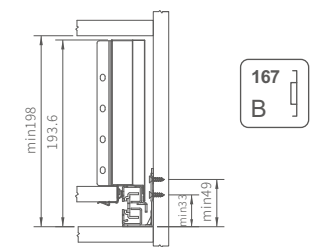

Nominal Length	Lava Grey L/R	Arctic Grey L/R	Alpine White L/R	Quantity
270	303270LG	303270AG	303270AW	20PCS
300	303300LG	303300AG	303300AW	20PCS
350	303350LG	303350AG	303350AW	20PCS
400	303400LG	303400AG	303400AW	20PCS
450	303450LG	303450AG	303450AW	20PCS
500	303500LG	303500AG	303500AW	20PCS
550	303550LG	303550AG	303550AW	20PCS