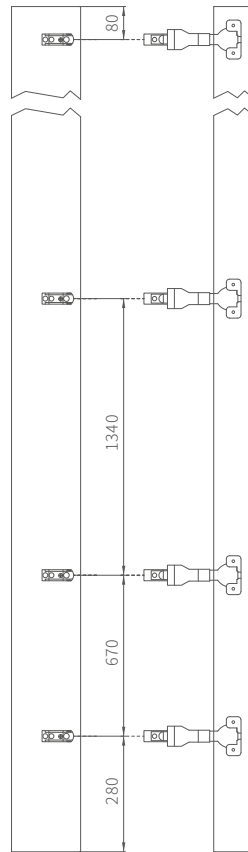

MILK CHOCOLATE MIX
BROWNIE MIX
SCONE MIX

dorset cereals
our lovely organic mixes

GARIS

Water

Application of tall cabinets

Cabinet installation dimension

Hole Dimensions - Front Panel

Hole Dimensions - Front Panel