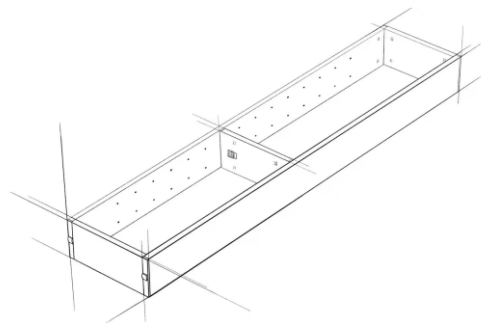

NLNOMINAL LENGTH	PRODUCT NO.	CABINET WIDTH KB
450mm	5322450X2+5312450X1	1200mm
500mm	5322500X2+5312500X1	1200mm

Storage and separation series

Product description

Reasonable and orderly separation system, Every item is placed properly, clear and distinct. Exquisite craftsmanship, delicate design, naturally exudes the elegance of the space. Adjustable dividers, break rules, the size of the separation space can be adjusted freely, make storage flexible and changeable.