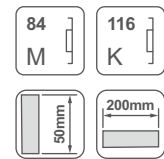

NLNOMINAL LENGTH	PRODUCT NO.	CABINET WIDTH KB
450mm	5322450X2+5312450X1	1200mm
500mm	5322500X2+5312500X1	1200mm

Storage and separation series

Product description

Reasonable and orderly separation system, Every item is placed properly, clear and distinct. Exquisite craftsmanship, delicate design, naturally exudes the elegance of the space. Adjustable dividers, break rules, the size of the separation space can be adjusted freely, make storage flexible and changeable.

Storage and separation series

5311 Storage and separation

Nominal Length	Silk white	Iron gray	Quantity
350	5311350W	5311350G	6SET
400	5311400W	5311400G	6SET
450	5311450W	5311450G	6SET
500	5311500W	5311500G	6SET
550	5311550W	5311550G	6SET

5312 Storage and separation

Nominal Length	Silk white	Iron gray	Quantity
350	5312350W	5312350G	6SET
400	5312400W	5312400G	6SET
450	5312450W	5312450G	6SET
500	5312500W	5312500G	6SET
550	5312550W	5312550G	6SET