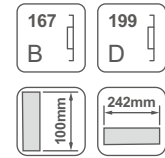

Recommendation

NLNOMINAL LENGTH	PRODUCT NO.	CABINET WIDTH KB
350-550mm	5311XXX*1	400-500mm

NLNOMINAL LENGTH	PRODUCT NO.	CABINET WIDTH KB
350-550mm	5311XXX*1+5312XXX*1	600-700mm

NLNOMINAL LENGTH	PRODUCT NO.	CABINET WIDTH KB
350-550mm	5311XXX*2+5312XXX*1	800-900mm

NLNOMINAL LENGTH	PRODUCT NO.	CABINET WIDTH KB
350-550mm	5311XXX*2+5312XXX*2	1000-1200mm

Storage and separation series

Product description

Reasonable and orderly separation system, every item is placed properly, clear and distinct. Exquisite craftsmanship, delicate design, naturally exudes the elegance of the space. Adjustable dividers, break rules, the size of the separation space can be adjusted freely, make storage flexible and changeable.

Storage and separation series

5313 Storage and separation

Nominal Length	Silk white	Iron gray	Quantity
350	5313350W	5313350G	6SET
400	5313400W	5313400G	6SET
450	5313450W	5313450G	6SET
500	5313500W	5313500G	6SET
550	5313550W	5313550G	6SET