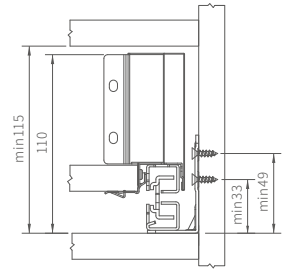

Mac box series