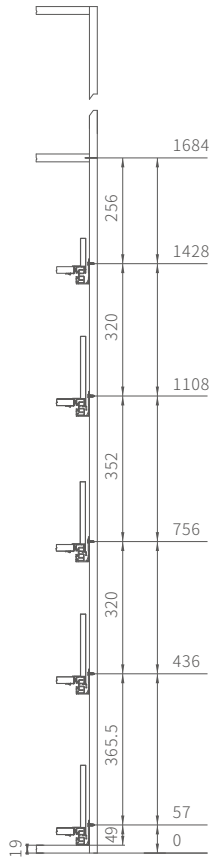

Application of tall cabinets

Cabinet installation dimension