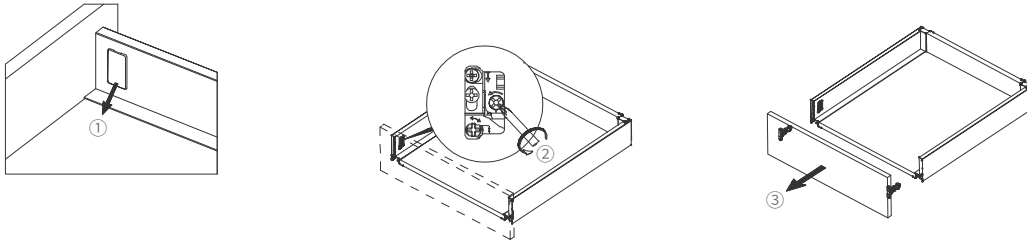

Accessories cutting

Internal drawing panel cutting size

Square tie rod cutting size

Installation line drawing

Low drawer drawer mount

Low drawer adjustment

Panel left and right adjustment $\pm 1.5\text{mm}$

Panel up and down adjustment $\pm 2\text{mm}$

lock

Installation line drawing

M height inner low drawer panel installation

B height High-top inner drawing with heightened panel installation

D height High-top inner drawer and pole installation

Installation line drawing

Panel removal

Square height pole installation