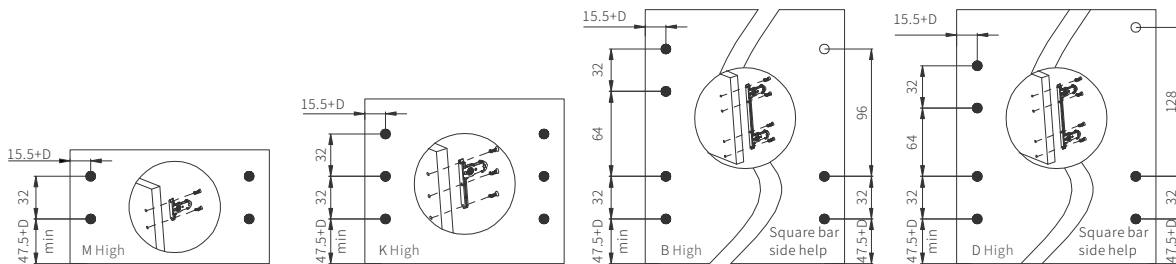

Installation dimension of inner drawing series guide rail

Cabinet space requirements

Installation line drawing

Slide rail installation

Drawer removal

Panel Drill Size

- Front code mounting hole
- Heightening rod mounting holes
- Square tie rod panel cutout size
- Panel size cut by yourself

Accessories cutting

Internal drawing panel cutting size

Square tie rod cutting size

Installation line drawing

Low drawer drawer mount

Low drawer adjustment

Panel left and right adjustment $\pm 1.5\text{mm}$