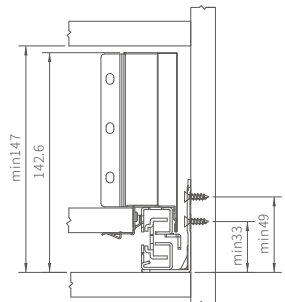

Nominal Length	Soft Closing Drawer			Push to Open Drawer			Quantity
		Lava Grey	Arctic Grey	Alpine White	Lava Grey	Arctic Grey	Alpine White	
	270	G3001-270LG	G3001-270AG	G3001-270AW	G3011-270LG	G3011-270AG	G3011-270AW	6SET
	300	G3001-300LG	G3001-300AG	G3001-300AW	G3011-300LG	G3011-300AG	G3011-300AW	6SET
	350	G3001-350LG	G3001-350AG	G3001-350AW	G3011-350LG	G3011-350AG	G3011-350AW	6SET
	400	G3001-400LG	G3001-400AG	G3001-400AW	G3011-400LG	G3011-400AG	G3011-400AW	6SET
	450	G3001-450LG	G3001-450AG	G3001-450AW	G3011-450LG	G3011-450AG	G3011-450AW	6SET
	500	G3001-500LG	G3001-500AG	G3001-500AW	G3011-500LG	G3011-500AG	G3011-500AW	6SET
	550	G3001-550LG	G3001-550AG	G3001-550AW	G3011-550LG	G3011-550AG	G3011-550AW	6SET