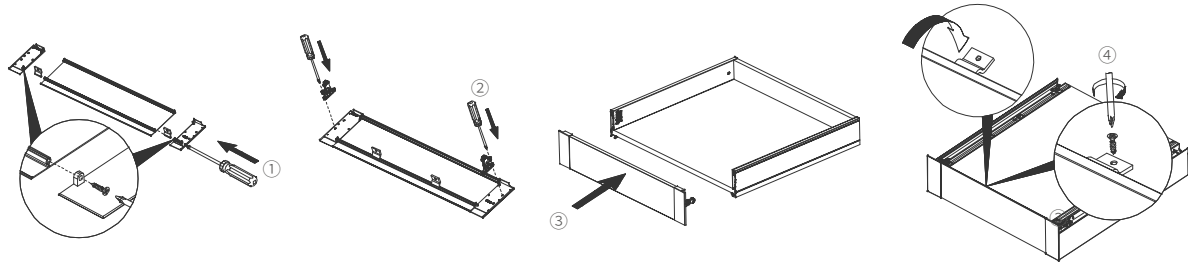

Installation dimension of inner drawing series guide rail

Cabinet space requirements

Installation line drawing

Slide rail installation

Drawer removal

Panel Drill Size

- Front code mounting hole
- Heightening rod mounting holes
- Square tie rod panel cutout size
- Panel size cut by yourself

Accessories cutting

Internal drawing panel cutting size

Square tie rod cutting size

Installation line drawing

Low drawer drawer mount

Low drawer adjustment

Panel left and right adjustment $\pm 1.5\text{mm}$

Panel up and down adjustment $\pm 2\text{mm}$

lock

Installation line drawing

M height inner low drawer panel installation

B height High-top inner drawing with heightened panel installation

D height High-top inner drawer and pole installation

Installation line drawing

Panel removal

Square height pole installation