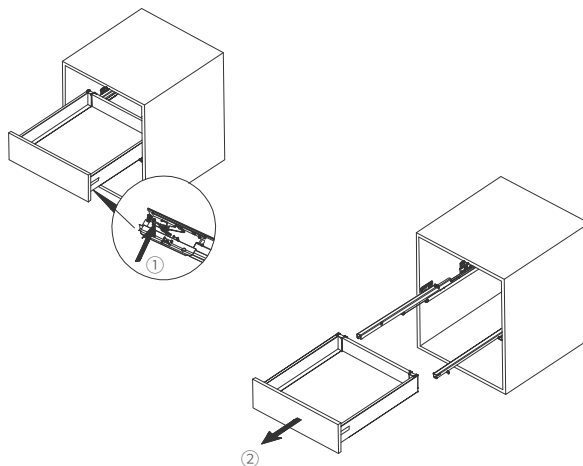

Installation dimension of inner drawing series guide rail

Cabinet space requirements

Installation line drawing

Slide rail installation

Drawer removal

Panel Drill Size

- Front code mounting hole
- Heightening rod mounting holes
- Square tie rod panel cutout size
- Panel size cut by yourself

Accessories cutting

Internal drawing panel cutting size

Square tie rod cutting size

Installation line drawing

Low drawer drawer mount

Low drawer adjustment

Panel left and right adjustment $\pm 1.5\text{mm}$

Panel up and down adjustment $\pm 2\text{mm}$

lock

Installation line drawing

M height inner low drawer panel installation

B height High-top inner drawing with heightened panel installation

D height High-top inner drawer and pole installation