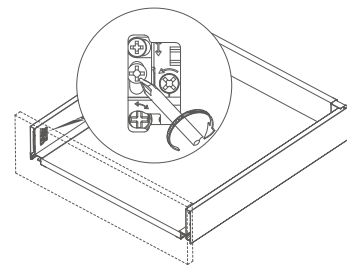

Installation dimension of inner drawing series guide rail

Cabinet space requirements

Installation line drawing

Slide rail installation

Drawer removal

Panel Drill Size

- Front code mounting hole
- Heightening rod mounting holes
- Square tie rod panel cutout size
- Panel size cut by yourself

Accessories cutting

Internal drawing panel cutting size

Square tie rod cutting size

Installation line drawing

Low drawer drawer mount

Low drawer adjustment

Panel left and right adjustment $\pm 1.5\text{mm}$

Panel up and down adjustment $\pm 2\text{mm}$

lock

Installation line drawing

M height inner low drawer panel installation

B height High-top inner drawing with heightened panel installation

D height High-top inner drawer and pole installation