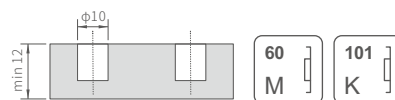

Product name	Product No.	Quantity
Easy fix front connectors	G13502	100SET