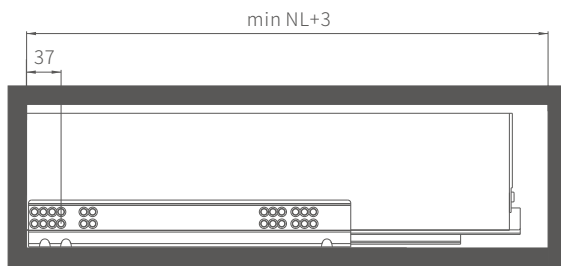

Runners mounting dimensions