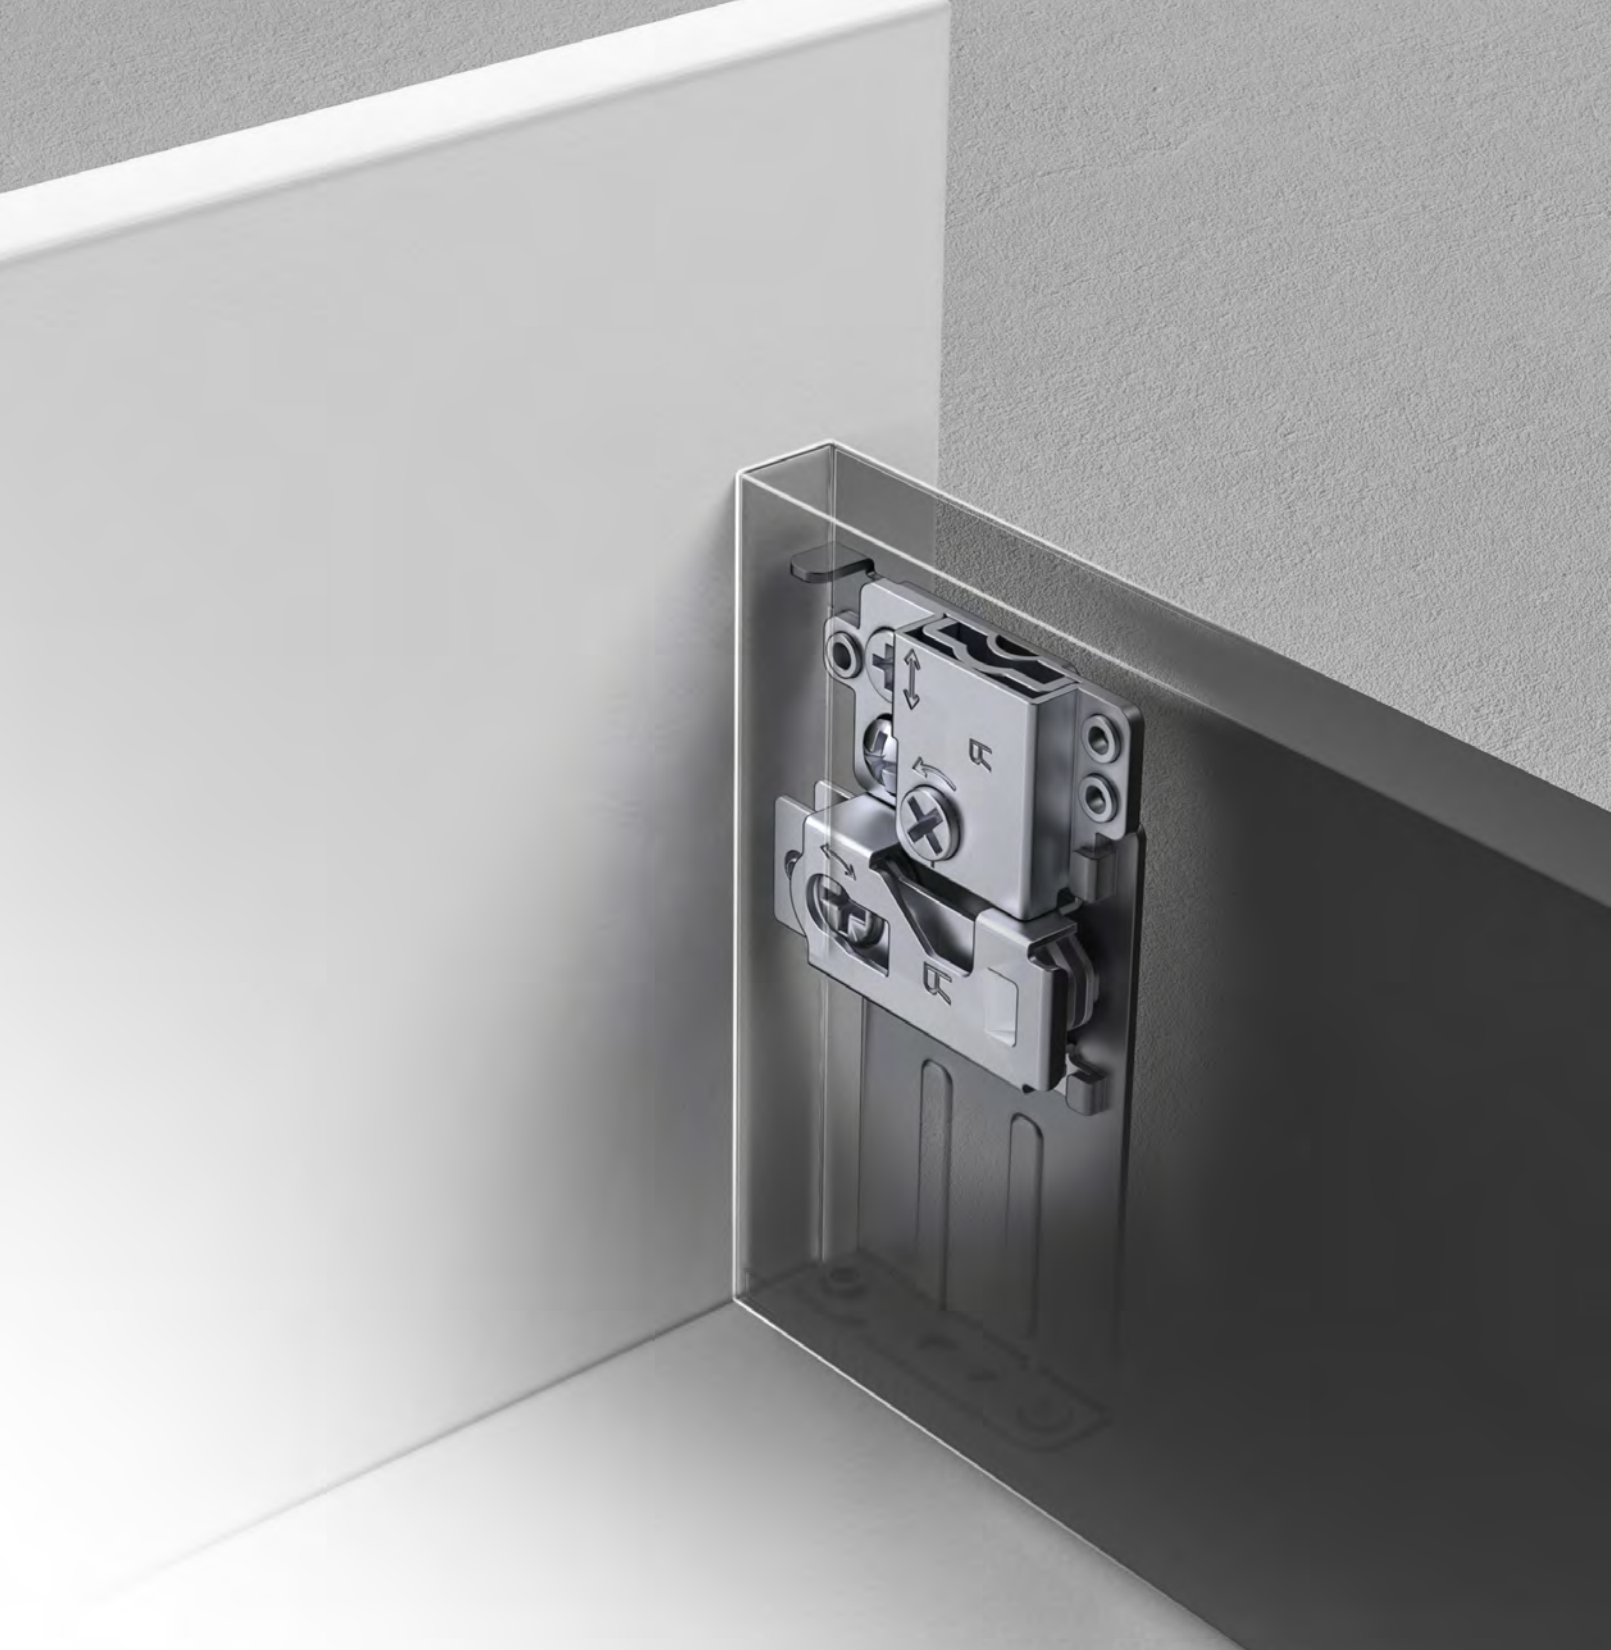

G BOX

Luxury metal drawer series

The new slide rail design is quiet without noise,
and the experience is upgrading.

GARİS®

SLIM, RIMLESS SIDE DESIGN

Slim and rimless side panel, minimalist and decent, clear cut lines, make life free and easy

TWO-DIMENSIONAL ADJUSTMENT EASY INSTALLATION

Every detail is created with care Adjustable up and down, left and right Solve installation deviation problems easily No need to disassemble and reassemble Make drawer panels neat and tidy

STRAIGHT SIDE PANEL STORAGE SPACE EXPANSION

Segmented Side Design, Break Routine, Bold Innovation, Glide Movement Lightly and Easily, Integrate Aesthetics, Practicality and Economy.

LOADING CAPACITY 30KG SOLID, STABLE AND STRONG