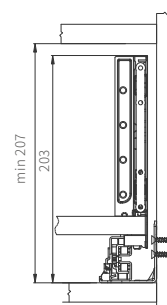

G box drawer series

E-catalog