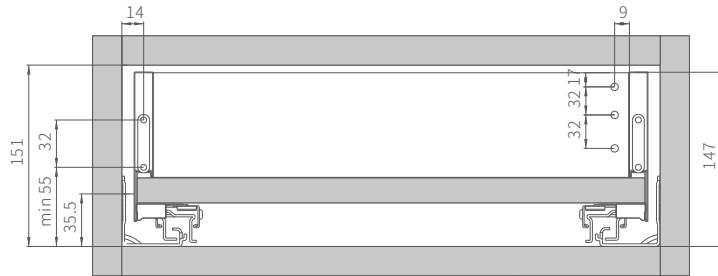

B Height product mounting dimensions(H=148mm)

D Height product mounting dimensions(H=183mm)

Installation line drawing

Runners mounting dimensions

60
M

101
K

148
B

183
D

Installation line drawing

Cabinet runners mounting dimensions

Runners mounting dimensions

16mm Cutting size of thick density board

Installation line drawing

Drawer installation

Low drawer adjustment

Panel left and right adjustment $\pm 2\text{mm}$ Tail adjustment panel inclination $\pm 2\text{mm}$