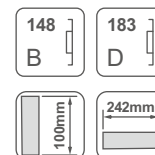

NLNOMINAL LENGTH	PRODUCT NO.	INTERNAL CABINET WIDTH
350-550mm	5311XXX*2+5312XXX*2	1000-1200mm

Storage and separation series

Product description

Reasonable and orderly separation system, Every item is placed properly, clear and distinct. Exquisite craftsmanship, delicate design, naturally exudes the elegance of the space. Adjustable dividers, break rules, the size of the separation space can be adjusted freely, make storage flexible and changeable.

Storage and separation series

5313 Storage and separation

Nominal Length	Silk white	Iron gray	Quantity
350	5313350W	5313350G	6SET
400	5313400W	5313400G	6SET
450	5313450W	5313450G	6SET
500	5313500W	5313500G	6SET
550	5313550W	5313550G	6SET

531 Storage and separation

Nominal Length	Silk white	Iron gray	Quantity
350	5314350W	5314350G	6SET
400	5314400W	5314400G	6SET
450	5314450W	5314450G	6SET
500	5314500W	5314500G	6SET
550	5314550W	5314550G	6SET

B Height product mounting dimensions(H=148mm)

D Height product mounting dimensions(H=183mm)

Installation line drawing

Runners mounting dimensions

60
M

101
K

148
B

183
D