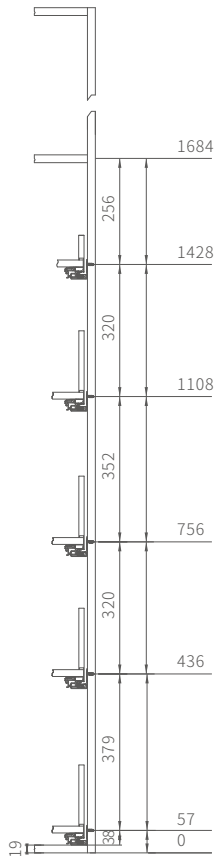

SQUARE ROD INDUSTRIAL PACKAGE

Nominal Length	Lava Grey L/R	Arctic Grey L/R	Alpine White L/R	Quantity
270	BL505-270LG	BL505-270AG	BL505-270AW	20SET
300	BL505-300LG	BL505-300AG	BL505-300AW	20SET
350	BL505-350LG	BL505-350AG	BL505-350AW	20SET
400	BL505-400LG	BL505-400AG	BL505-400AW	20SET
450	BL505-450LG	BL505-450AG	BL505-450AW	20SET
500	BL505-500LG	BL505-500AG	BL505-500AW	20SET
550	BL505-550LG	BL505-550AG	BL505-550AW	20SET

Application of tall cabinets

Cabinet installation dimension

Hole Dimensions - Front Panel

Hole Dimensions - Front Panel

Description

"Move" storage into kitchen,
 Upper and lower multi-layer zone,
 Each layer can be pulled out separately,
 Storage space is fully utilized,
 Full extension design,
 All items on display,
 Easy fetch from different direction,
 Flexible internal structure,
 Keep all food in order,
 The width, height and depth can be
 adjusted according to the storage
 space required,
 Make flexible personal adjustments,

Product information

Recommended applications inner drawers

Internal drawer H=60mm*1SET
Internal drawer H=151mm*4SET

E-catalog

Internal drawer series

Internal drawer H=60mm

Internal drawer panel

 Internal cabinet width LW-100	Nominal Length	Silk white	Iron gray	Packing Quantity
	600mm	B5010600W	B5010600G	20PCS
	1200mm	B5011200W	B5011200G	20PCS

Internal drawer prefix left / right

	Silk white	Iron gray	Packing Quantity
	53011W	53011G	20SET

Internal drawer H=101mm

Internal drawer panel

 Internal cabinet width LW-100	Nominal Length	Silk white	Iron gray	Packing Quantity
	600mm	B5020600W	B5020600G	20PCS
	1200mm	B5021200W	B5021200G	20PCS