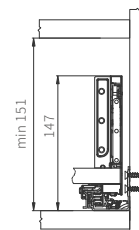

E-catalog

	Nominal Length	Soft closing drawer			Push to open drawer			Quantity
		Lava Grey	Arctic Grey	Alpine White	Lava Grey	Arctic Grey	Alpine White	
	270	B3001-270LG	B3001-270AG	B3001-270AW	B3011-270LG	B3011-270AG	B3011-270AW	6SET
	300	B3001-300LG	B3001-300AG	B3001-300AW	B3011-300LG	B3011-300AG	B3011-300AW	6SET
	350	B3001-350LG	B3001-350AG	B3001-350AW	B3011-350LG	B3011-350AG	B3011-350AW	6SET
	400	B3001-400LG	B3001-400AG	B3001-400AW	B3011-400LG	B3011-400AG	B3011-400AW	6SET
	450	B3001-450LG	B3001-450AG	B3001-450AW	B3011-450LG	B3011-450AG	B3011-450AW	6SET
	500	B3001-500LG	B3001-500AG	B3001-500AW	B3011-500LG	B3011-500AG	B3011-500AW	6SET
	550	B3001-550LG	B3001-550AG	B3001-550AW	B3011-550LG	B3011-550AG	B3011-550AW	6SET