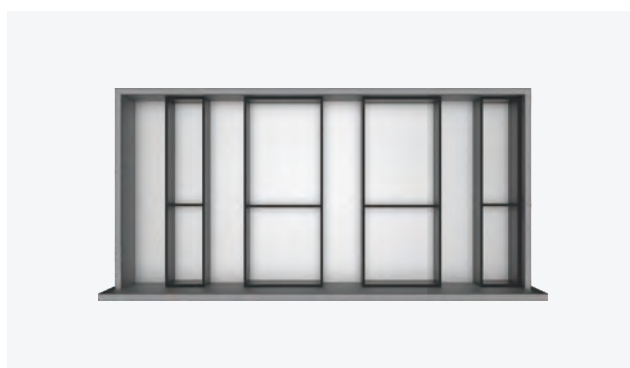

Recommended collocation

NLNOMINAL LENGTH	PRODUCT NO.	INTERNAL CABINET WIDTH
350-550mm	5313XXX*1	400-500mm

NLNOMINAL LENGTH	PRODUCT NO.	INTERNAL CABINET WIDTH
350-550mm	5313XXX*1+5314XXX*1	600-700mm

NLNOMINAL LENGTH	PRODUCT NO.	INTERNAL CABINET WIDTH
350-550mm	5313XXX*2+5314XXX*1	800-900mm