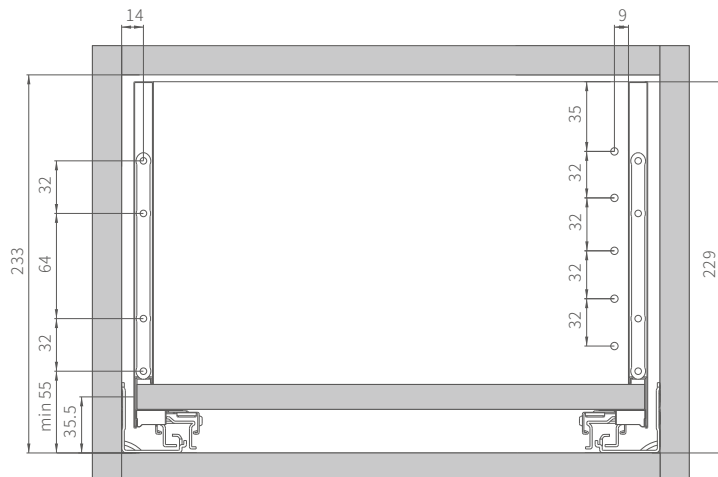

NLNOMINAL LENGTH	PRODUCT NO.	INTERNAL CABINET WIDTH
350-550mm	5313XXX*2+5314XXX*2	1000-1200mm

Installation line drawing

M Height product mounting dimensions(H=60mm)

K Height product mounting dimensions(H=101mm)

B Height product mounting dimensions(H=148mm)

D Height product mounting dimensions(H=183mm)

Installation line drawing

Runners mounting dimensions

60
M

101
K

148
B

183
D

Installation line drawing

Cabinet runners mounting dimensions

Runners mounting dimensions

16mm Cutting size of thick density board

Installation line drawing

Drawer installation

Low drawer adjustment

Panel left and right adjustment $\pm 2\text{mm}$ Tail adjustment panel inclination $\pm 2\text{mm}$