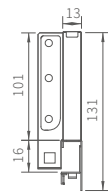

Nominal Length	Lava Grey L/R	Arctic Grey L/R	Alpine White L/R	Quantity
270	5102270LG	5102270AG	5102270AW	20PCS
300	5102300LG	5102300AG	5102300AW	20PCS
350	5102350LG	5102350AG	5102350AW	20PCS
400	5102400LG	5102400AG	5102400AW	20PCS
450	5102450LG	5102450AG	5102450AW	20PCS
500	5102500LG	5102500AG	5102500AW	20PCS
550	5102550LG	5102550AG	5102550AW	20PCS