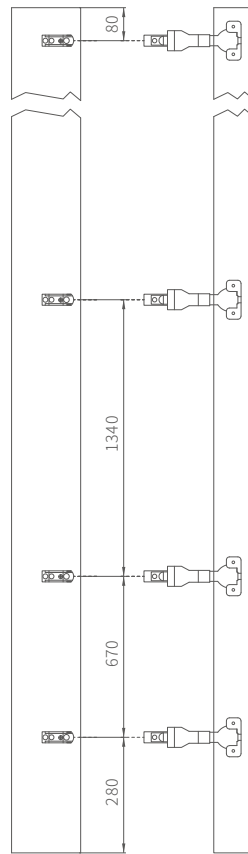

Application of tall cabinets

Cabinet installation dimension

Hole Dimensions - Front Panel

Hole Dimensions - Front Panel

Description

"Move" storage into kitchen,
 Upper and lower multi-layer zone,
 Each layer can be pulled out separately,
 Storage space is fully utilized,
 Full extension design,
 All items on display,
 Easy fetch from different direction,
 Flexible internal structure,
 Keep all food in order,
 The width, height and depth can be
 adjusted according to the storage
 space required,
 Make flexible personal adjustments,

Product information

Recommended applications inner drawers

Internal drawer H=60mm*1SET
Internal drawer H=151mm*4SET

E-catalog

Internal drawer series

Internal drawer H=60mm

Internal drawer panel

 Internal cabinet width LW-100	Nominal Length	Silk white	Iron gray	Packing Quantity
	600mm	B5010600W	B5010600G	20PCS
	1200mm	B5011200W	B5011200G	20PCS