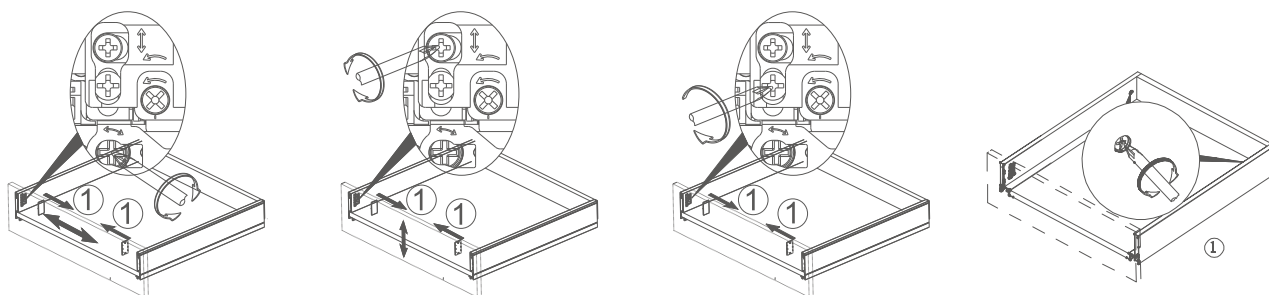

B Height product mounting dimensions(H=148mm)

D Height product mounting dimensions(H=183mm)

Installation line drawing

Runners mounting dimensions

60
M

101
K

148
B

183
D

Installation line drawing

Cabinet runners mounting dimensions

Runners mounting dimensions

16mm Cutting size of thick density board

Installation line drawing

Drawer installation

Low drawer adjustment

Panel left and right adjustment $\pm 2\text{mm}$ Tail adjustment panel inclination $\pm 2\text{mm}$

Lock

Tail adjustment panel inclination $\pm 2\text{mm}$

Low drawer front panel removal

Installation line drawing

Drawer installation

Drawer disassembly

Internal drawer panel installation