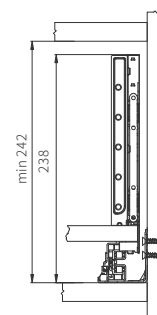

G box drawer series

E-catalog

	Nominal Length	Soft closing drawer			Push to open drawer			Quantity
		Lava Grey	Arctic Grey	Alpine White	Lava Grey	Arctic Grey	Alpine White	
	270	B3003-270LG	B3003-270AG	B3003-270AW	B3013-270LG	B3013-270AG	B3013-270AW	6SET
	300	B3003-300LG	B3003-300AG	B3003-300AW	B3013-300LG	B3013-300AG	B3013-300AW	6SET
	350	B3003-350LG	B3003-350AG	B3003-350AW	B3013-350LG	B3013-350AG	B3013-350AW	6SET
	400	B3003-400LG	B3003-400AG	B3003-400AW	B3013-400LG	B3013-400AG	B3013-400AW	6SET
	450	B3003-450LG	B3003-450AG	B3003-450AW	B3013-450LG	B3013-450AG	B3013-450AW	6SET
	500	B3003-500LG	B3003-500AG	B3003-500AW	B3013-500LG	B3013-500AG	B3013-500AW	6SET
	550	B3003-550LG	B3003-550AG	B3003-550AW	B3013-550LG	B3013-550AG	B3013-550AW	6SET

E-catalog

	Nominal Length	Soft closing drawer			Push to open drawer			Quantity
		Lava Grey	Arctic Grey	Alpine White	Lava Grey	Arctic Grey	Alpine White	
	270	B3004-270LG	B3004-270AG	B3004-270AW	B3014-270LG	B3014-270AG	B3014-270AW	6SET
	300	B3004-300LG	B3004-300AG	B3004-300AW	B3014-300LG	B3014-300AG	B3014-300AW	6SET
	350	B3004-350LG	B3004-350AG	B3004-350AW	B3014-350LG	B3014-350AG	B3014-350AW	6SET
	400	B3004-400LG	B3004-400AG	B3004-400AW	B3014-400LG	B3014-400AG	B3014-400AW	6SET
	450	B3004-450LG	B3004-450AG	B3004-450AW	B3014-450LG	B3014-450AG	B3014-450AW	6SET
	500	B3004-500LG	B3004-500AG	B3004-500AW	B3014-500LG	B3014-500AG	B3014-500AW	6SET
	550	B3004-550LG	B3004-550AG	B3004-550AW	B3014-550LG	B3014-550AG	B3014-550AW	6SET