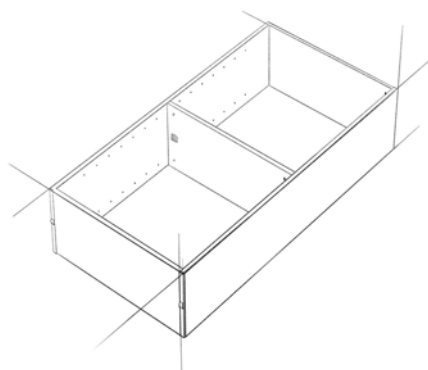

Product description

Reasonable and orderly separation system, Every item is placed properly, clear and distinct. Exquisite craftsmanship, delicate design, naturally exudes the elegance of the space. Adjustable dividers, break rules, the size of the separation space can be adjusted freely, make storage flexible and changeable.