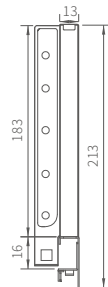

Nominal Length	Lava Grey L/R	Arctic Grey L/R	Alpine White L/R	Quantity
270	5104270LG	5104270AG	5104270AW	20PCS
300	5104300LG	5104300AG	5104300AW	20PCS
350	5104350LG	5104350AG	5104350AW	20PCS
400	5104400LG	5104400AG	5104400AW	20PCS
450	5104450LG	5104450AG	5104450AW	20PCS
500	5104500LG	5104500AG	5104500AW	20PCS
550	5104550LG	5104550AG	5104550AW	20PCS