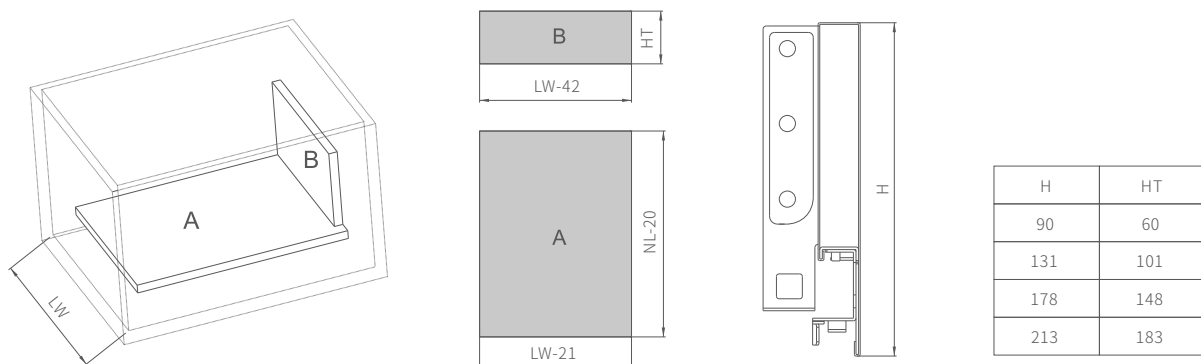

B Height product mounting dimensions(H=148mm)

D Height product mounting dimensions(H=183mm)

Installation line drawing

Runners mounting dimensions

60
M

101
K

148
B

183
D

Installation line drawing

Cabinet runners mounting dimensions

Runners mounting dimensions

16mm Cutting size of thick density board

Installation line drawing

Drawer installation

Low drawer adjustment

Panel left and right adjustment $\pm 2\text{mm}$ Tail adjustment panel inclination $\pm 2\text{mm}$