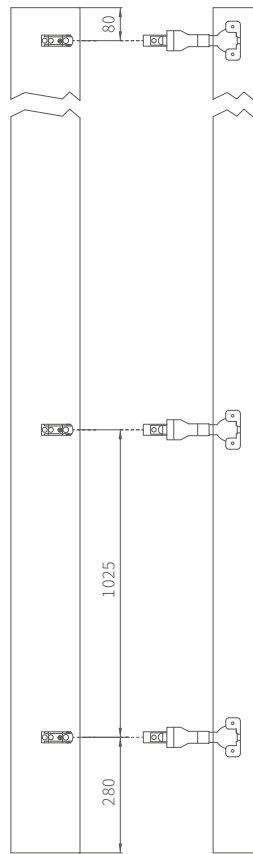

SQUARE ROD INDUSTRIAL PACKAGE

Nominal Length	Lava Grey L/R	Arctic Grey L/R	Alpine White L/R	Quantity
270	BL505-270LG	BL505-270AG	BL505-270AW	20SET
300	BL505-300LG	BL505-300AG	BL505-300AW	20SET
350	BL505-350LG	BL505-350AG	BL505-350AW	20SET
400	BL505-400LG	BL505-400AG	BL505-400AW	20SET
450	BL505-450LG	BL505-450AG	BL505-450AW	20SET
500	BL505-500LG	BL505-500AG	BL505-500AW	20SET
550	BL505-550LG	BL505-550AG	BL505-550AW	20SET

Application of tall cabinets

Cabinet installation dimension

Hole Dimensions - Front Panel

Hole Dimensions - Front Panel

Description

"Move" storage into kitchen,
 Upper and lower multi-layer zone,
 Each layer can be pulled out separately,
 Storage space is fully utilized,
 Full extension design,
 All items on display,
 Easy fetch from different direction,
 Flexible internal structure,
 Keep all food in order,
 The width, height and depth can be
 adjusted according to the storage
 space required,
 Make flexible personal adjustments,

Product information

Recommended applications inner drawers

Internal drawer H=60mm*1SET
Internal drawer H=151mm*4SET

E-catalog

Internal drawer series

Internal drawer H=60mm

Internal drawer panel

 Internal cabinet width LW-100	Nominal Length	Silk white	Iron gray	Packing Quantity
	600mm	B5010600W	B5010600G	20PCS
	1200mm	B5011200W	B5011200G	20PCS