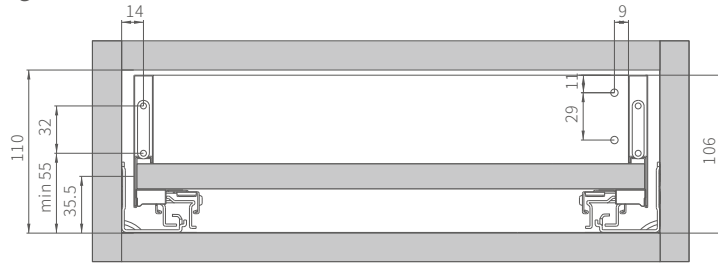

B Height product mounting dimensions(H=148mm)

D Height product mounting dimensions(H=183mm)

Installation line drawing

Runners mounting dimensions

60
M

101
K

148
B

183
D