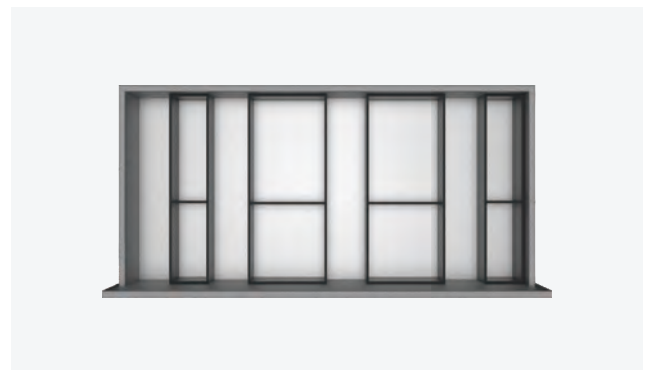

NLNOMINAL LENGTH	PRODUCT NO.	INTERNAL CABINET WIDTH
350-550mm	5311XXX*2+5312XXX*2	1000-1200mm