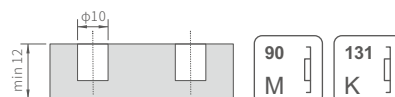

Product name	Product No.	Quantity
Easy fix front connectors	G13502	100SET