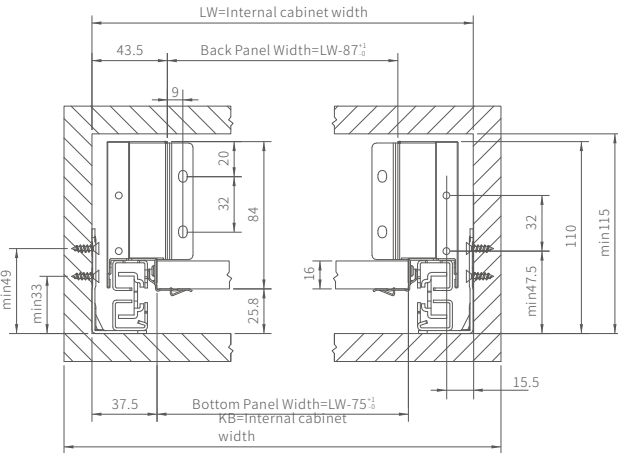

Recommended collocation

NLNOMINAL LENGTH	PRODUCT NO.	INTERNAL CABINET WIDTH
350-550mm	5313XXX*1	400-500mm

NLNOMINAL LENGTH	PRODUCT NO.	INTERNAL CABINET WIDTH
350-550mm	5313XXX*1+5314XXX*1	600-700mm

NLNOMINAL LENGTH	PRODUCT NO.	INTERNAL CABINET WIDTH
350-550mm	5313XXX*2+5314XXX*1	800-900mm

NLNOMINAL LENGTH	PRODUCT NO.	INTERNAL CABINET WIDTH
350-550mm	5313XXX*2+5314XXX*2	1000-1200mm

Installation line drawing

M Height product mounting dimensions(H=60mm)

K Height product mounting dimensions(H=101mm)

B Height product mounting dimensions(H=148mm)

D Height product mounting dimensions(H=183mm)

Installation line drawing

Runners mounting dimensions

60
M

101
K

148
B

183
D