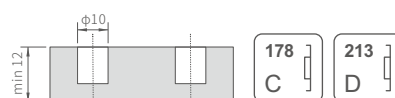

Product name	Product No.	Quantity
Easy fix front connectors	G13702	100SET

Industrial Packaging Ordering Information

BL30 SLIDES INDUSTRIAL PACKAGE

Nominal Length	Soft closing slides	Push to open slides	Quantity
270	530270H	531270H	10SET
300	530300H	531300H	10SET
350	530350H	531350H	10SET
400	530400H	531400H	10SET
450	530450H	531450H	10SET
500	530500H	531500H	10SET
550	530550H	531550H	10SET