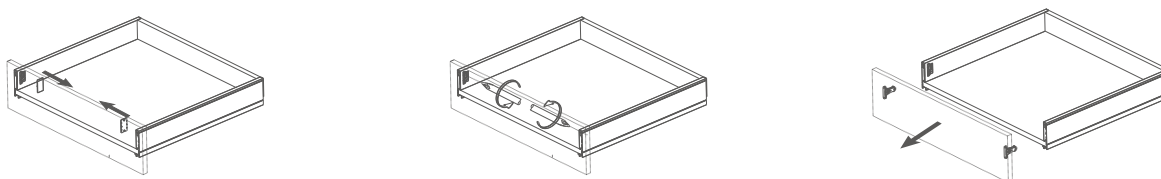

Low drawer front panel removal