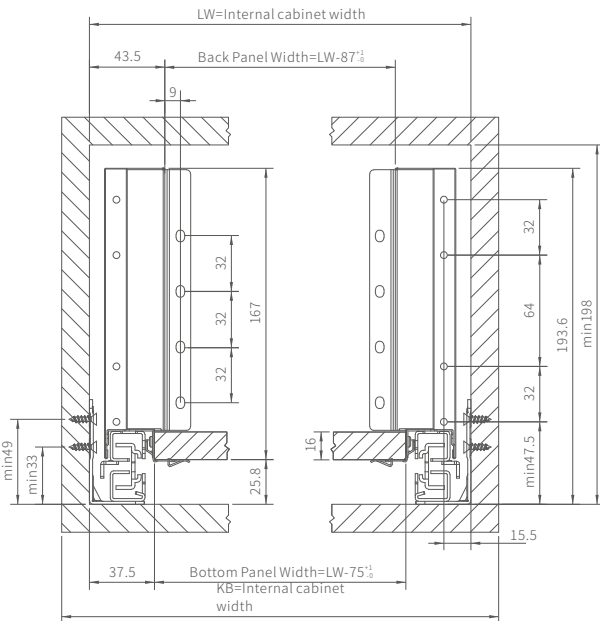

NLNOMINAL LENGTH	PRODUCT NO.	INTERNAL CABINET WIDTH
350-550mm	5313XXX*2+5314XXX*2	1000-1200mm

Installation line drawing

M Height product mounting dimensions(H=60mm)

K Height product mounting dimensions(H=101mm)

B Height product mounting dimensions(H=148mm)

D Height product mounting dimensions(H=183mm)

Installation line drawing

Runners mounting dimensions

60
M

101
K

148
B

183
D