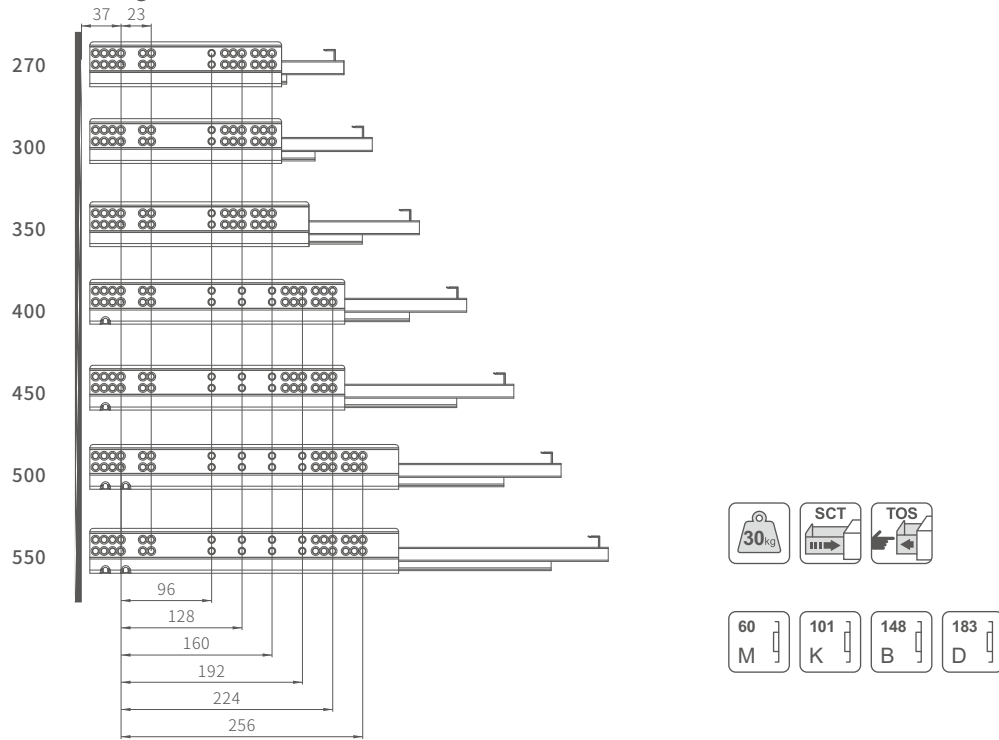

B Height product mounting dimensions(H=148mm)

D Height product mounting dimensions(H=183mm)

Installation line drawing

Runners mounting dimensions

60
M

101
K

148
B

183
D

Installation line drawing

Cabinet runners mounting dimensions

Runners mounting dimensions

16mm Cutting size of thick density board

Installation line drawing

Drawer installation

Low drawer adjustment

Panel left and right adjustment $\pm 2\text{mm}$ Tail adjustment panel inclination $\pm 2\text{mm}$