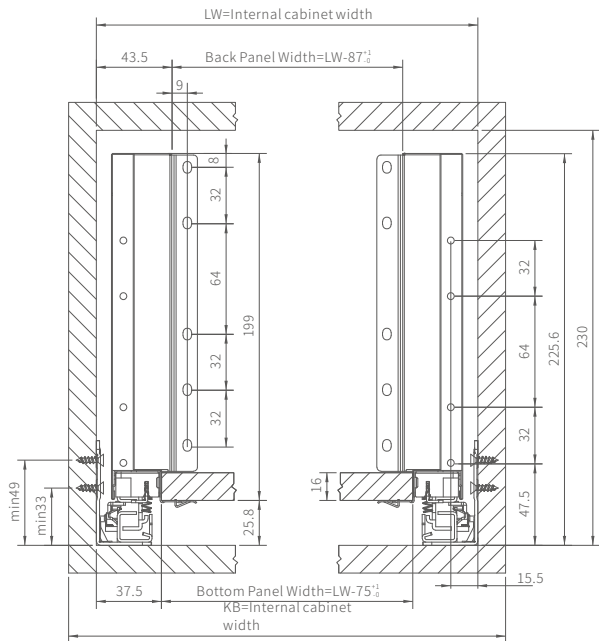

NLNOMINAL LENGTH	PRODUCT NO.	INTERNAL CABINET WIDTH
350-550mm	5313XXX*2+5314XXX*2	1000-1200mm

Installation line drawing

M Height product mounting dimensions(H=60mm)

K Height product mounting dimensions(H=101mm)

B Height product mounting dimensions(H=148mm)

D Height product mounting dimensions(H=183mm)

Installation line drawing

Runners mounting dimensions

60
M

101
K

148
B

183
D