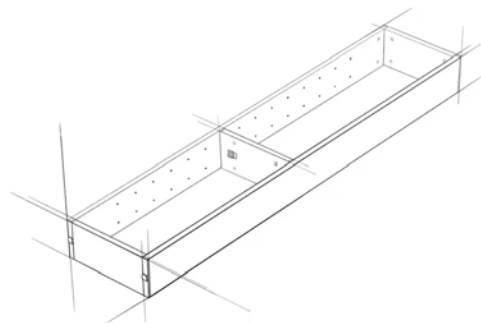

Product description

Reasonable and orderly separation system, Every item is placed properly, clear and distinct. Exquisite craftsmanship, delicate design, naturally exudes the elegance of the space. Adjustable dividers, break rules, the size of the separation space can be adjusted freely, make storage flexible and changeable.