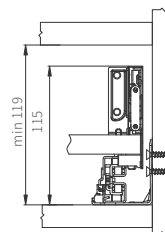

G box drawer series

E-catalog