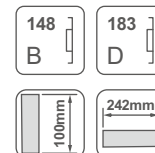

Product information

Recommended applications inner drawers

Internal drawer H=60mm*1SET
Internal drawer H=151mm*4SET

E-catalog

Internal drawer series

Internal drawer H=60mm

Internal drawer panel

 Internal cabinet width LW-100	Nominal Length	Silk white	Iron gray	Packing Quantity
	600mm	B5010600W	B5010600G	20PCS
	1200mm	B5011200W	B5011200G	20PCS

Recommended collocation

NLNOMINAL LENGTH	PRODUCT NO.	INTERNAL CABINET WIDTH
350-550mm	5311XXX*1	400-500mm

NLNOMINAL LENGTH	PRODUCT NO.	INTERNAL CABINET WIDTH
350-550mm	5311XXX*1+5312XXX*1	600-700mm

NLNOMINAL LENGTH	PRODUCT NO.	INTERNAL CABINET WIDTH
350-550mm	5311XXX*2+5312XXX*1	800-900mm

NLNOMINAL LENGTH	PRODUCT NO.	INTERNAL CABINET WIDTH
350-550mm	5311XXX*2+5312XXX*2	1000-1200mm

Storage and separation series

Product description

Reasonable and orderly separation system, Every item is placed properly, clear and distinct. Exquisite craftsmanship, delicate design, naturally exudes the elegance of the space. Adjustable dividers, break rules, the size of the separation space can be adjusted freely, make storage flexible and changeable.

Storage and separation series

5313 Storage and separation

Nominal Length	Silk white	Iron gray	Quantity
350	5313350W	5313350G	6SET
400	5313400W	5313400G	6SET
450	5313450W	5313450G	6SET
500	5313500W	5313500G	6SET
550	5313550W	5313550G	6SET