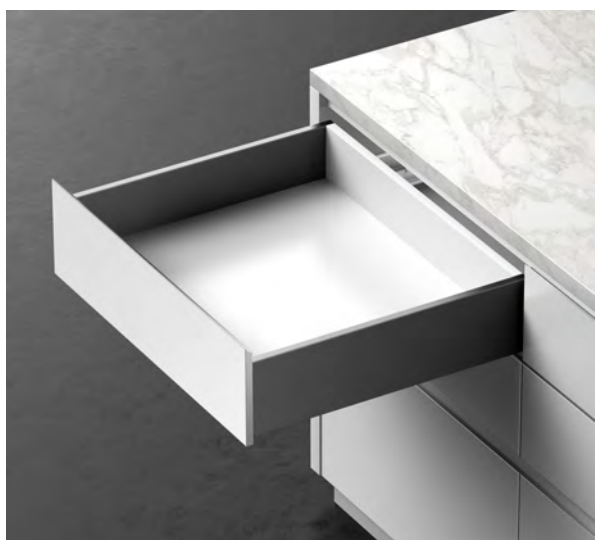

E-catalog

	Nominal Length	Soft closing drawer			Push to open drawer			Quantity
		Lava Grey	Arctic Grey	Alpine White	Lava Grey	Arctic Grey	Alpine White	
	270	B3001-270LG	B3001-270AG	B3001-270AW	B3011-270LG	B3011-270AG	B3011-270AW	6SET
	300	B3001-300LG	B3001-300AG	B3001-300AW	B3011-300LG	B3011-300AG	B3011-300AW	6SET
	350	B3001-350LG	B3001-350AG	B3001-350AW	B3011-350LG	B3011-350AG	B3011-350AW	6SET
	400	B3001-400LG	B3001-400AG	B3001-400AW	B3011-400LG	B3011-400AG	B3011-400AW	6SET
	450	B3001-450LG	B3001-450AG	B3001-450AW	B3011-450LG	B3011-450AG	B3011-450AW	6SET
	500	B3001-500LG	B3001-500AG	B3001-500AW	B3011-500LG	B3011-500AG	B3011-500AW	6SET
	550	B3001-550LG	B3001-550AG	B3001-550AW	B3011-550LG	B3011-550AG	B3011-550AW	6SET