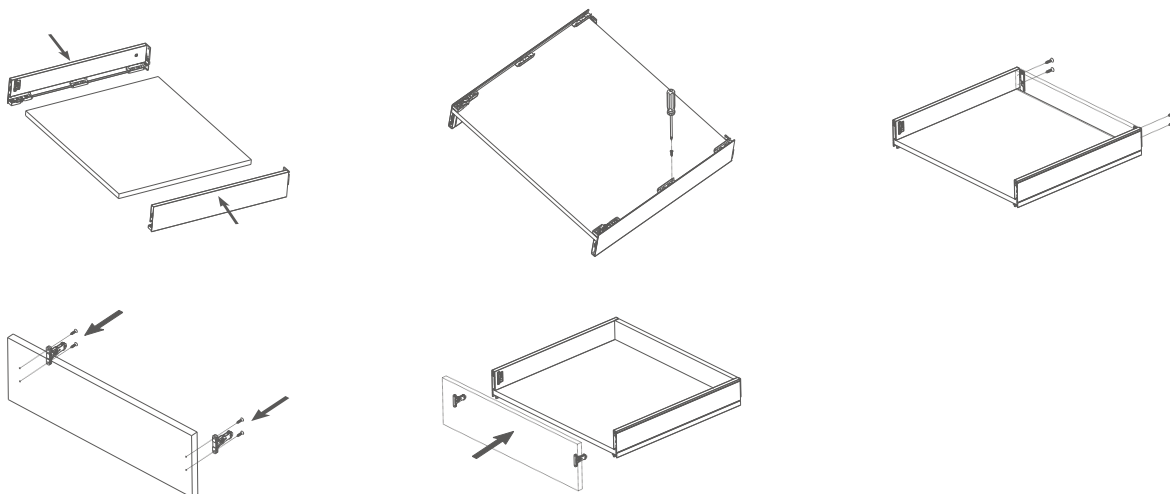

B Height product mounting dimensions(H=148mm)

D Height product mounting dimensions(H=183mm)

Installation line drawing

Runners mounting dimensions

60
M

101
K

148
B

183
D

Installation line drawing

Cabinet runners mounting dimensions

Runners mounting dimensions

16mm Cutting size of thick density board

Installation line drawing

Drawer installation

Low drawer adjustment

Panel left and right adjustment $\pm 2\text{mm}$ Tail adjustment panel inclination $\pm 2\text{mm}$

Lock

Tail adjustment panel inclination $\pm 2\text{mm}$

Low drawer front panel removal

Installation line drawing

Drawer installation

Drawer disassembly

Internal drawer panel installation