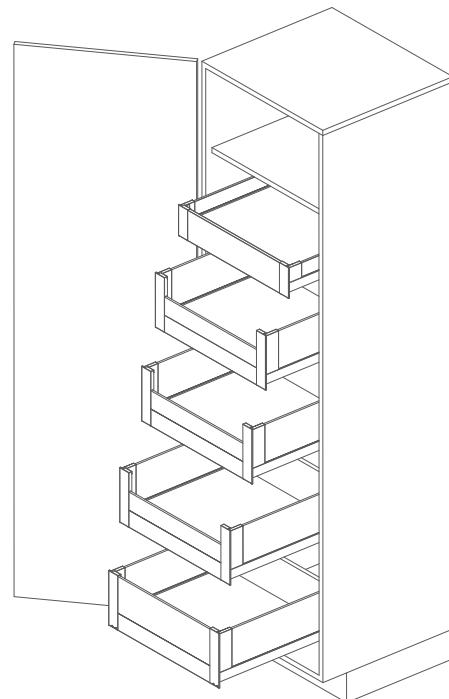

Application of tall cabinets

Cabinet installation dimension

Hole Dimensions - Front Panel

Hole Dimensions - Front Panel

Description

"Move" storage into kitchen,
 Upper and lower multi-layer zone,
 Each layer can be pulled out separately,
 Storage space is fully utilized,
 Full extension design,
 All items on display,
 Easy fetch from different direction,
 Flexible internal structure,
 Keep all food in order,
 The width, height and depth can be
 adjusted according to the storage
 space required,
 Make flexible personal adjustments,

Product information

Recommended applications inner drawers

Internal drawer H=60mm*1SET
Internal drawer H=151mm*4SET

E-catalog

Internal drawer series

Internal drawer H=60mm

Internal drawer panel

 Internal cabinet width LW-100	Nominal Length	Silk white	Iron gray	Packing Quantity
	600mm	B5010600W	B5010600G	20PCS
	1200mm	B5011200W	B5011200G	20PCS