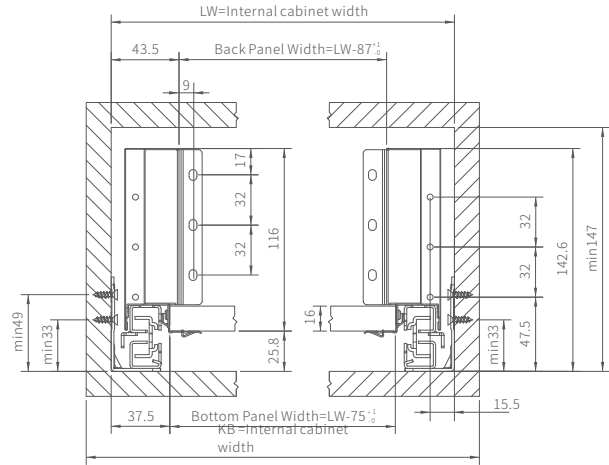

NLNOMINAL LENGTH	PRODUCT NO.	INTERNAL CABINET WIDTH
350-550mm	5313XXX*2+5314XXX*2	1000-1200mm

Installation line drawing

M Height product mounting dimensions(H=60mm)

K Height product mounting dimensions(H=101mm)

B Height product mounting dimensions(H=148mm)

D Height product mounting dimensions(H=183mm)

Installation line drawing

Runners mounting dimensions

60
M

101
K

148
B

183
D