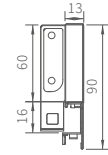

Nominal Length	Lava Grey L/R	Arctic Grey L/R	Alpine White L/R	Quantity
270	5101270LG	5101270AG	5101270AW	20PCS
300	5101300LG	5101300AG	5101300AW	20PCS
350	5101350LG	5101350AG	5101350AW	20PCS
400	5101400LG	5101400AG	5101400AW	20PCS
450	5101450LG	5101450AG	5101450AW	20PCS
500	5101500LG	5101500AG	5101500AW	20PCS
550	5101550LG	5101550AG	5101550AW	20PCS