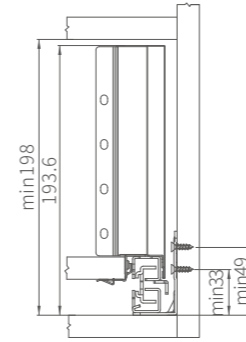

Space requirements of the inner cabinet installation