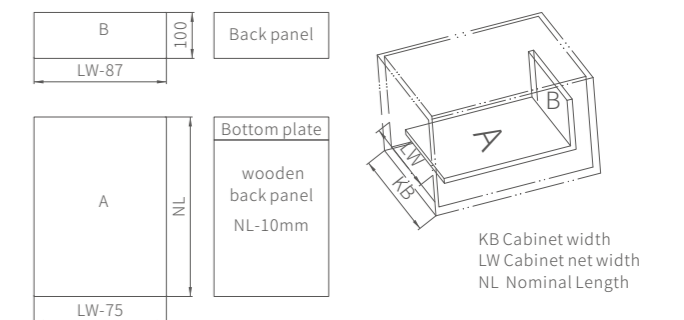

16mm (thickness) MDF cutting size