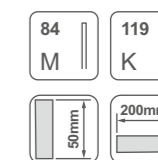

Product Description

The organizer is reasonable and orderly. Every item is properly and tidy placed. Exquisite craftsmanship, unconventional design, naturally exudes the elegant temperament of the space. Adjustable divider, breaking its fixed rules, can freely adjust the size of the separation space, so that the storage is flexible and changeable.

5311 Storage compartment

Nominal length	silk white	Iron gray	Amount
350	5311350W	5311350G	6SET
400	5311400W	5311400G	6SET
450	5311450W	5311450G	6SET
500	5311500W	5311500G	6SET
550	5311550W	5311550G	6SET

5312 Storage compartment

Nominal length	silk white	Iron gray	Amount
350	5312350W	5312350G	6SET
400	5312400W	5312400G	6SET
450	5312450W	5312450G	6SET
500	5312500W	5312500G	6SET
550	5312550W	5312550G	6SET

Recommended collocation

Nominal length	Product Code	Cabinet width
350-550mm	5311XXX*1	400-500mm

Nominal length	Product Code	Cabinet width
350-550mm	5311XXX*1+5312XXX*1	600-700mm

Nominal length	Product Code	Cabinet width
350-550mm	5311XXX*2+5312XXX*1	800-900mm

Nominal length	Product Code	Cabinet width
350-550mm	5311XXX*2+5312XXX*2	1000-1200mm