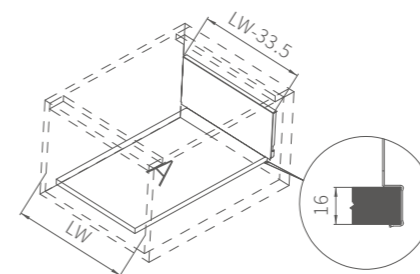

Cabinet width	Silk white	Iron gray	Amount
300	G13040230W	G13040230G	20PCS
400	G13040330W	G13040330G	20PCS
500	G13040430W	G13040430G	20PCS
600	G13040530W	G13040530G	20PCS
700	G13040630W	G13040630G	20PCS
800	G13040730W	G13040730G	20PCS
1000	G13040930W	G13040930G	20PCS
1200	G13041030W	G13041030G	20PCS

Product Details