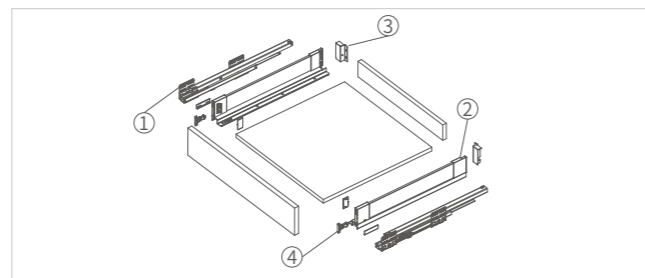

Contact(Industrial packaging)

1	Concealed full extension sync Slide L/R			
	Nominal length	G13 Soft-closingslide	G13 Push-open	Amount
	350	130350H	131350H	10SET
	400	130400H	131400H	10SET
	450	130450H	131450H	10SET
	500	130500H	131500H	10SET
	550	130550H	131550H	10SET

2	MINI-BOX side panel L/R			
	Nominal length	Silk white L/R	Iron gray L/R	Amount
	350	1311350W	1311350G	20PCS
	400	1311400W	1311400G	20PCS
	450	1311450W	1311450G	20PCS
	500	1311500W	1311500G	20PCS
	550	1311550W	1311550G	20PCS

3	Rear Connector		
	Silk White L/R	Iron Gray L/R	Amount
	130068W	130068G	100SET

4	Front Connector	
	Product Code	Amount
	G13501	100SET

4	Quick-mounting Front Connector	
	Product Code	Amount
	G13502	100SET