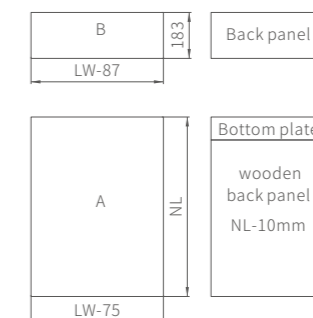

MINI-BOX

Glass drawer system G1314

DRAWER SERIES

Describe

Concealed Full Extension ;
Full extension synchronous suspension orbit technology;
8mm Slim Glass Drawer Side Design;
40 kg Load capacity, long service life;
It can be adjusted in two dimensions on the side;
Built-in SCT infinitely variable speed damping technology;
To ensure the slide has smooth and gentle movement ;
Equipped with TOS push open technology;

Space required

NL

Product information

Nominal Length	Glass Damping Drawer		Glass Push-Open Drawer		Amount
	Silk White	Iron Gray	Silk White	Iron Gray	
350	G1314-350W	G1314-350G	G1344-350W	G1344-350G	4SET
400	G1314-400W	G1314-400G	G1344-400W	G1344-400G	4SET
450	G1314-450W	G1314-450G	G1344-450W	G1344-450G	4SET
500	G1314-500W	G1314-500G	G1344-500W	G1344-500G	4SET
550	G1314-550W	G1314-550G	G1344-550W	G1344-550G	4SET

Nominal Length	Glass Damping Drawer (with light)		Glass Push-Open Drawer (with light)		Amount
	Silk white*LED	Iron gray*LED	Silk white*LED	Iron gray*LED	
350	G1314-350WLED	G1314-350GLED	G1344-350WLED	G1344-350GLED	4SET
400	G1314-400WLED	G1314-400GLED	G1344-400WLED	G1344-400GLED	4SET
450	G1314-450WLED	G1314-450GLED	G1344-450WLED	G1344-450GLED	4SET
500	G1314-500WLED	G1314-500GLED	G1344-500WLED	G1344-500GLED	4SET
550	G1314-550WLED	G1314-550GLED	G1344-550WLED	G1344-550GLED	4SET

Contact(Industrial packaging)

1	Concealed full extension sync Slide L/R			
	Nominal length	G13 Soft-closingslide	G13 Push-open	Amount
	350	130350H	131350H	10SET
	400	130400H	131400H	10SET
	450	130450H	131450H	10SET
	500	130500H	131500H	10SET
	550	130550H	131550H	10SET