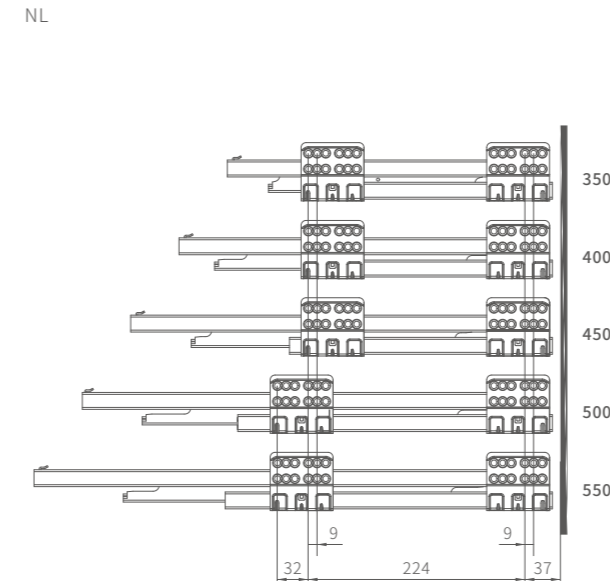

Space requirements of the inner cabinet installation

Front Connector panel mounting size

Panel hole size

Back-panel mounting size

Cabinet slide mounting size