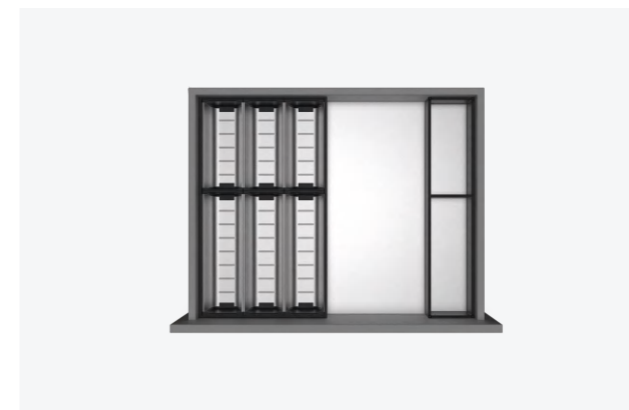

Recommended collocation

Nominal length	Product Code	Cabinet width
450mm	5322450X1	400-500mm
500mm	5322500X1	400-500mm