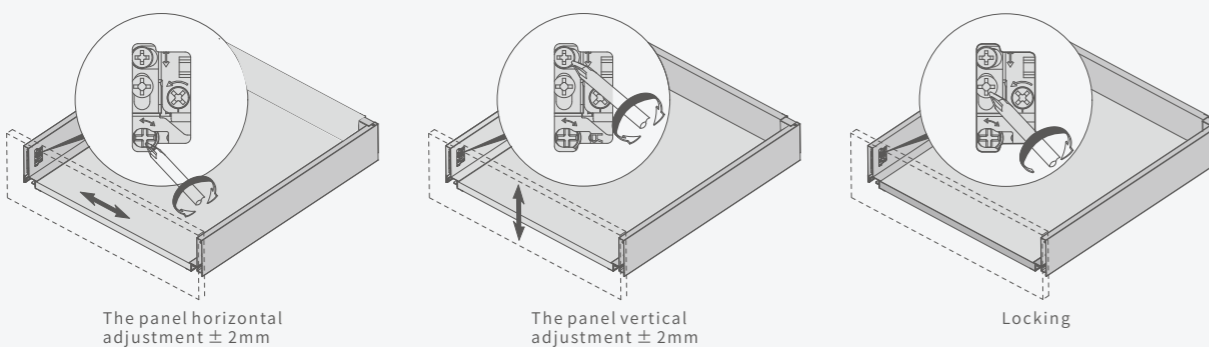

Adjustment