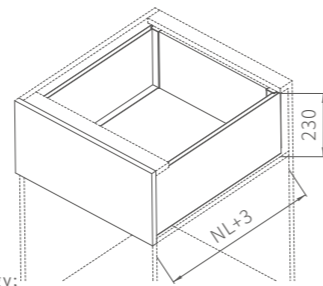

Space required