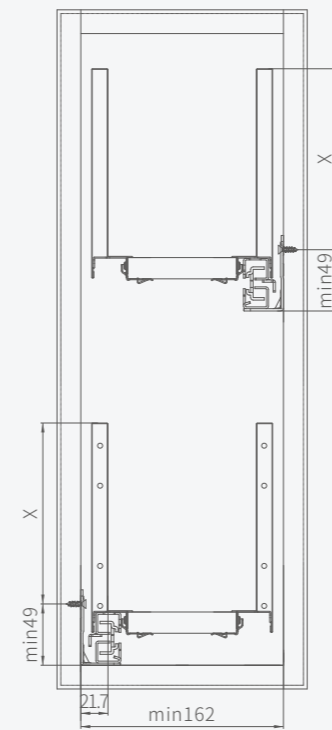

Space requirements of the inner cabinet installation   Drilling hole size - panel

Installation height	X(mm)
M	110
K	151
B	198
D	233