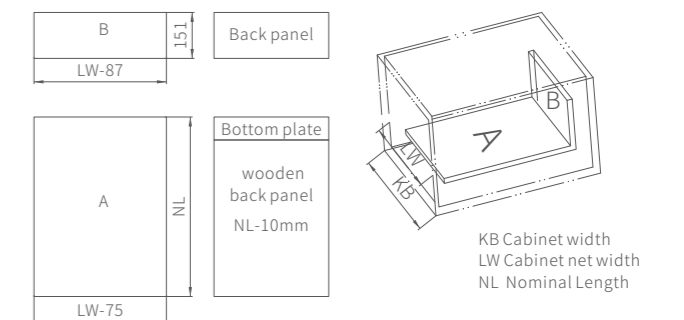

16mm (thickness) MDF cutting size