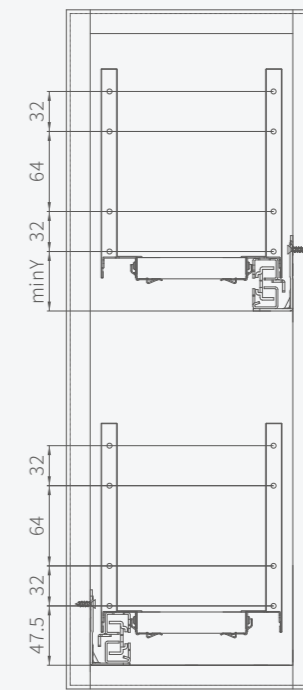

Space requirements of the inner cabinet installation   Drilling hole size - panel

Installation height	Low draw side panel height	Y(mm)
M	M	47.5
K	K	47.5
B	B	47.5
D	D	47.5

Product information

Drawer Recommended Apps

G1301 Drawer H=68mm	123
G1302 Drawer H=100mm	125
G1303 Drawer H=151mm	127
G1304 Drawer H=183mm	129

Recommended applications for glass drawers

G1311 Glass drawerH=68mm	133
G1312 Glass drawerH=100mm	135
G1313 Glass drawerH=151mm	137
G1314 Glass drawerH=183mm	139

Product Details

Describe

Don't waste every inch of space;
Even the narrowest gap can be fully utilized;
Flexible creating storage space for bottles,
cutting boards, baking pans, etc.;

Full-extension drawer for easy to reach objects;
Diagonal slide can ensure high stability of the drawer;
Suitable for cabinet widths above 200mm;
The load-bearing capacity is up to 40kg.