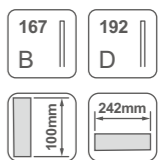

Product Description

The organizer is reasonable and orderly. Every item is properly and tidy placed. Exquisite craftsmanship, unconventional design, naturally exudes the elegant temperament of the space. Adjustable divider, breaking its fixed rules, can freely adjust the size of the separation space, so that the storage is flexible and changeable.

5313 Storage compartment

Nominal length	Silk white	Iron gray	Amount
350	5313350W	5313350G	6SET
400	5313400W	5313400G	6SET
450	5313450W	5313450G	6SET
500	5313500W	5313500G	6SET
550	5313550W	5313550G	6SET

531 Storage compartment

Nominal length	Silk white	Iron gray	Amount
350	5314350W	5314350G	6SET
400	5314400W	5314400G	6SET
450	5314450W	5314450G	6SET
500	5314500W	5314500G	6SET
550	5314550W	5314550G	6SET

Recommended collocation

Nominal length	Product Code	Cabinet width
350-550mm	5311XXX*1	400-500mm

Nominal length	Product Code	Cabinet width
350-550mm	5311XXX*1+5312XXX*1	600-700mm

Nominal length	Product Code	Cabinet width
350-550mm	5311XXX*2+5312XXX*1	800-900mm

Nominal length	Product Code	Cabinet width
350-550mm	5311XXX*2+5312XXX*2	1000-1200mm