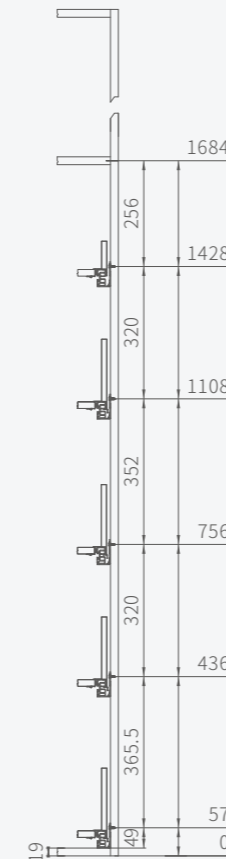

Inner installation position of the cabinet