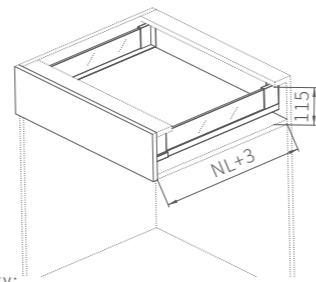

Space required