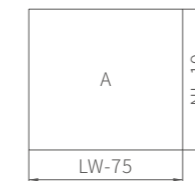

Product information:
LW; Cabinet Net Width
Base Panel Length = Nominal Length -19mm
Back Panel Length = Cabinet Net Width (LW) -33.5 ± 0.5

LW Cabinet Net Width
NL Nominal Length