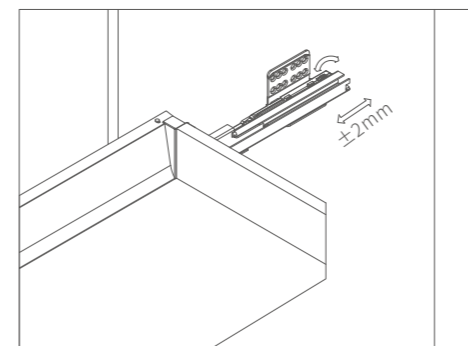

Push open adjustment