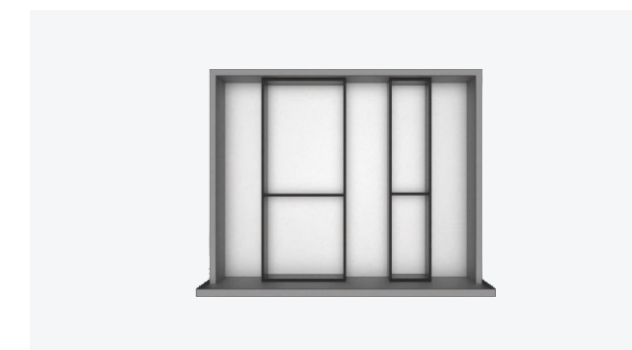

Nominal length	Product Code	Cabinet width
350-550mm	5311XXX*1+5312XXX*1	600-700mm