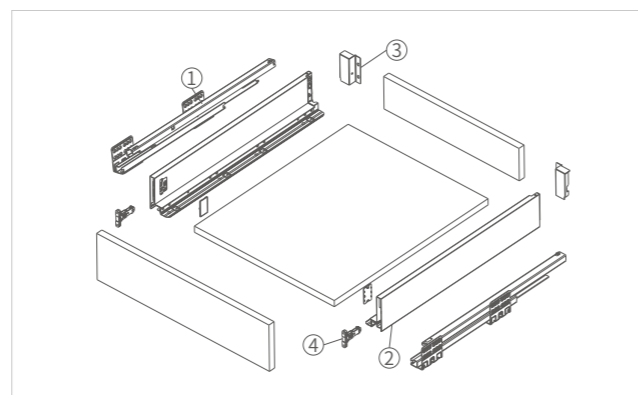

Contact(Industrial packaging)

1 Concealed full extension sync Slide L/R					2 MINI-BOX side panel L/R				
Nominal length	G13 Soft-closingslide	G13 Push-open	Amount		Nominal length	Silk white L/R	Iron gray L/R	Amount	
270	130270H	131270H	10SET		270	131270W	131270G	20PCS	
300	130300H	131300H	10SET		300	131300W	131300G	20PCS	
350	130350H	131350H	10SET		350	131350W	131350G	20PCS	
400	130400H	131400H	10SET		400	131400W	131400G	20PCS	
450	130450H	131450H	10SET		450	131450W	131450G	20PCS	
500	130500H	131500H	10SET		500	131500W	131500G	20PCS	
550	130550H	131550H	10SET		550	131550W	131550G	20PCS	

3 Rear Connector			
Silk White L/R	Iron Gray L/R	Amount	
130068W	130068G	100SET	

4 Front Connector		
Product Code	Amount	
G13501	100SET	

4 Shop Quick-mounting Front Connector		
Product Code	Amount	
G13502	100SET