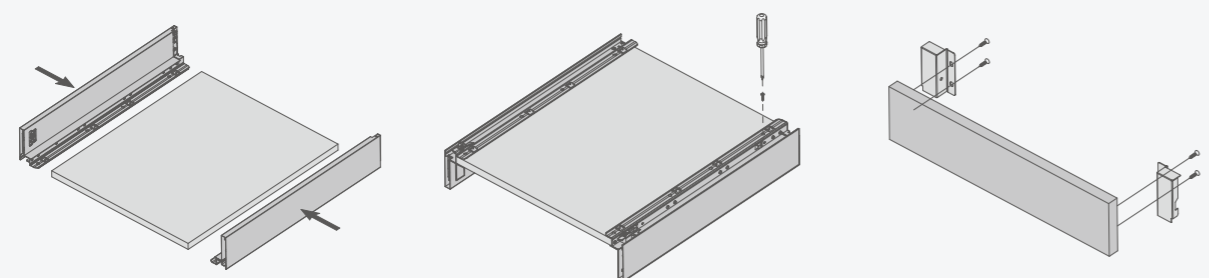

Drawer installation