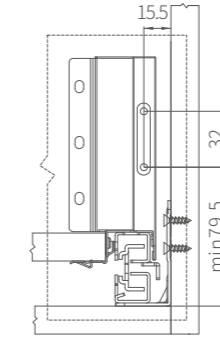

Front Connector panel mounting size