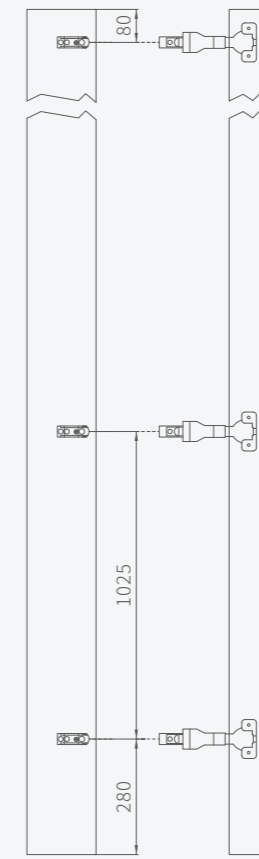

Drilling hole size - panel