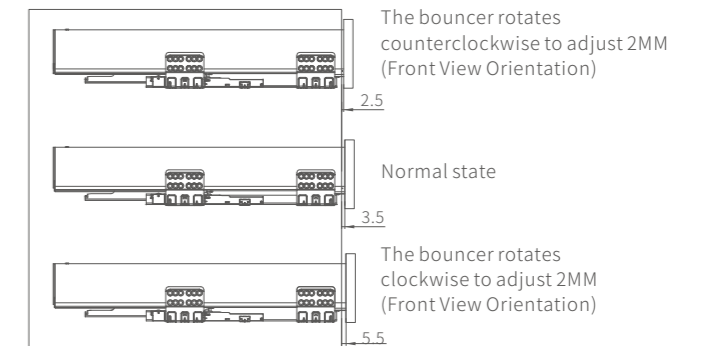

Push open adjustment