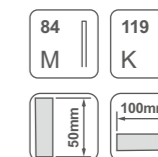

**5311 Storage compartment**

| Nominal length | silk white | Iron gray | Amount |
|----------------|------------|-----------|--------|
| 350            | 5311350W   | 5311350G  | 6SET   |
| 400            | 5311400W   | 5311400G  | 6SET   |
| 450            | 5311450W   | 5311450G  | 6SET   |
| 500            | 5311500W   | 5311500G  | 6SET   |
| 550            | 5311550W   | 5311550G  | 6SET   |