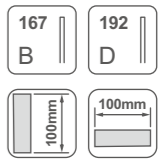

**5313 Storage compartment**

| Nominal length | Silk white | Iron gray | Amount |
|----------------|------------|-----------|--------|
| 350            | 5313350W   | 5313350G  | 6SET   |
| 400            | 5313400W   | 5313400G  | 6SET   |
| 450            | 5313450W   | 5313450G  | 6SET   |
| 500            | 5313500W   | 5313500G  | 6SET   |
| 550            | 5313550W   | 5313550G  | 6SET   |