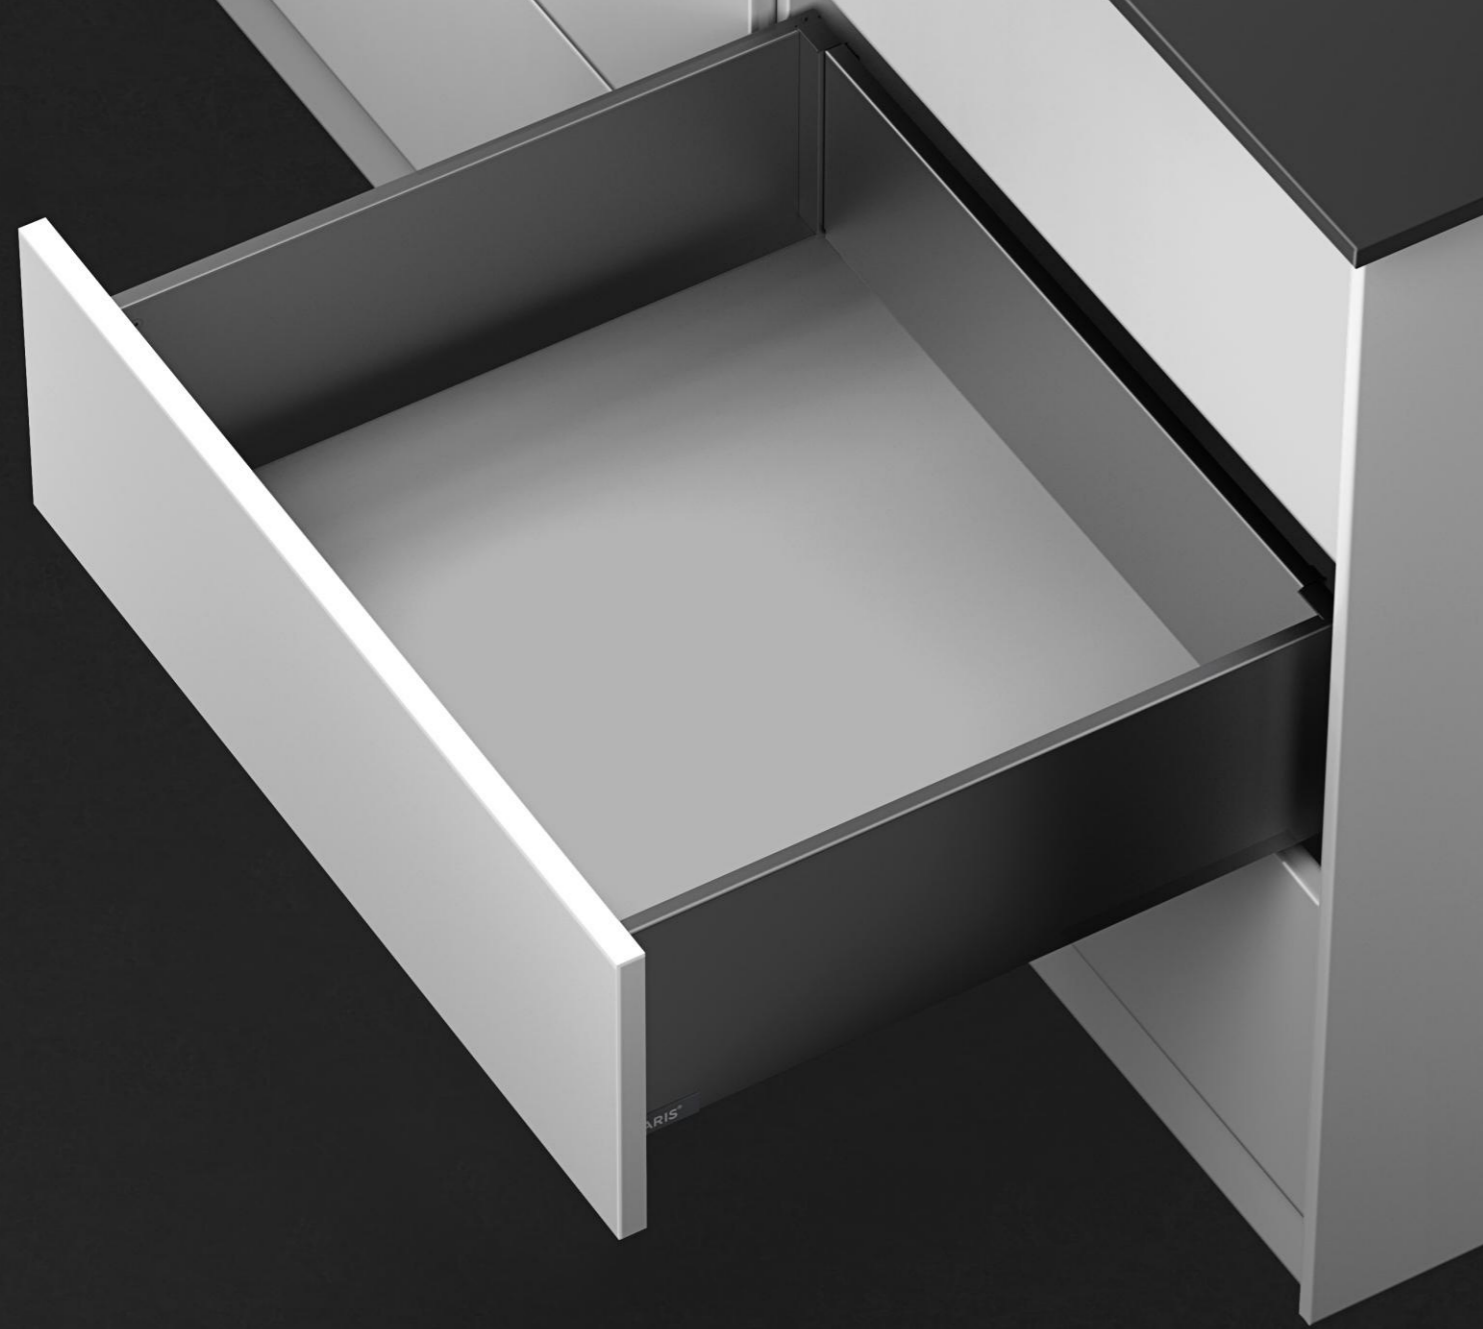

MINI-BOX

Steel Back Panel