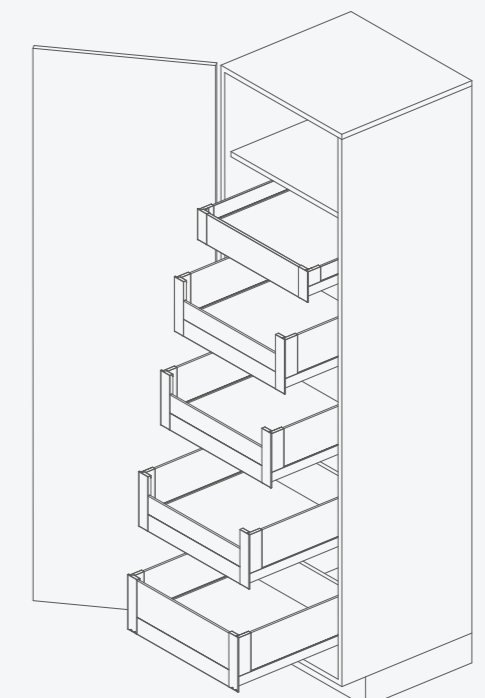

Recommended application for the Hinge

GT165 Special degree Soft-closing Hinges	049

Product Details