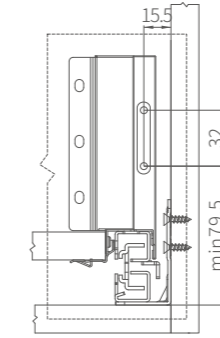

Front Connector panel mounting size