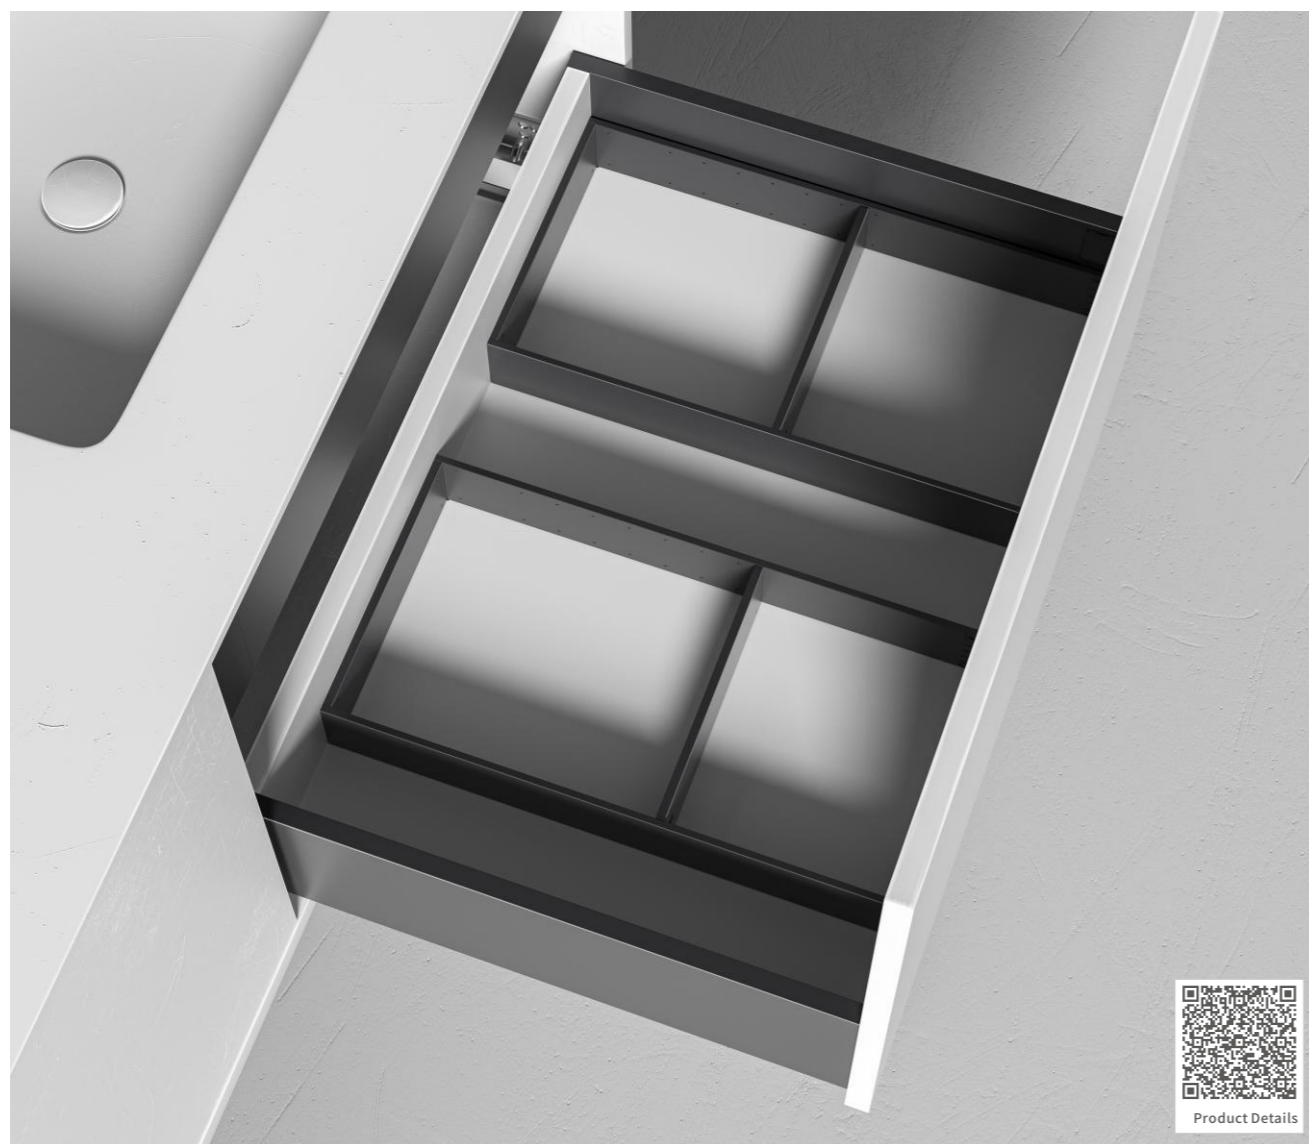

Product Description

The organizer is reasonable and orderly. Every item is properly and tidy placed. Exquisite craftsmanship, unconventional design, naturally exudes the elegant temperament of the space. Adjustable divider, breaking its fixed rules, can freely adjust the size of the separation space, so that the storage is flexible and changeable.