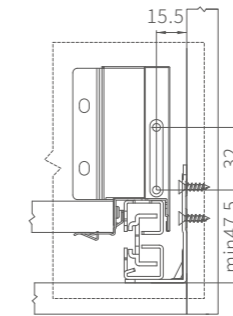

Front Connector panel mounting size