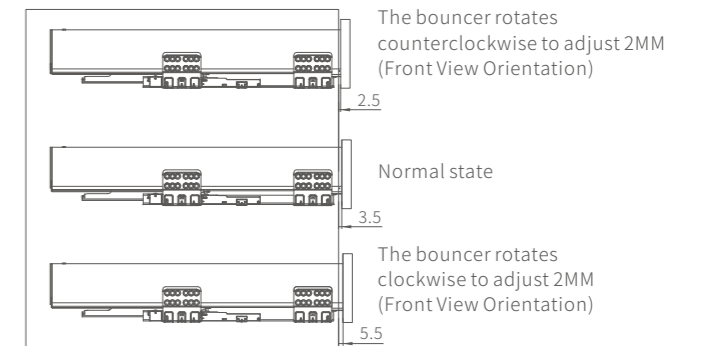

Push open adjustment