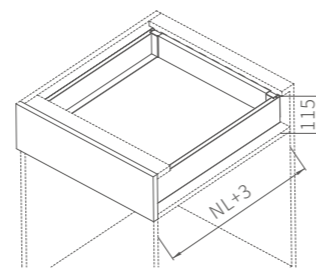

Space required