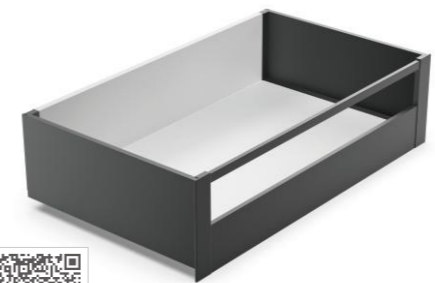

G1304 luxury inside H=199mm

Square tie rod

Cabinet net width LW-88	Silk White	Silk White	Iron Gray	Packaging Quantity
	600mm	GF320600W	GF320600G	20PCS
1200mm	GF321200W	GF321200G	20PCS	

Inner Box panel

Cabinet net width LW-100	Silk White	Silk White	Iron Gray	Packaging Quantity
	600mm	G1320600W	G1320600G	20PCS
1200mm	G1321200W	G1321200G	20PCS	

Inner Box Front Connector L/R

Cabinet net width LW-88	Silk White	Iron Gray	Packaging Quantity
	G130500W	G130500G	20SET

Product Details