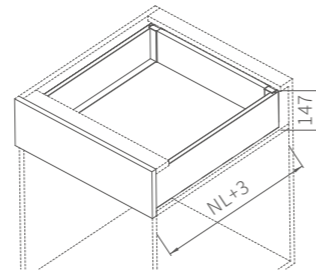

Space required