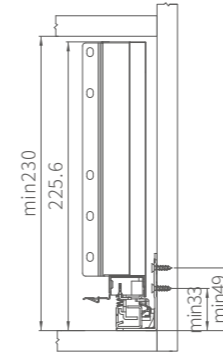

Space requirements of the inner cabinet installation