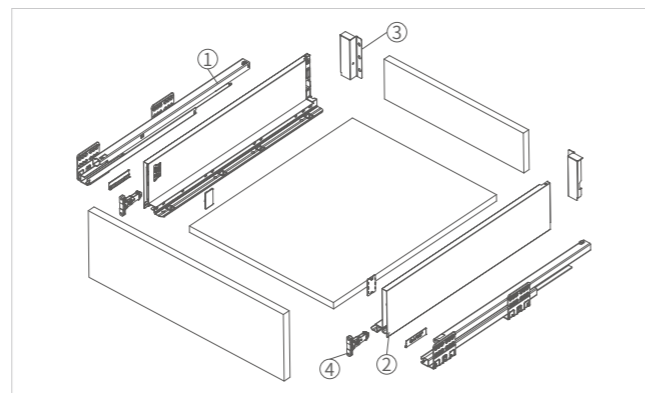

Contact(Industrial packaging)

1 Concealed full extension sync Slide L/R					2 MINI-BOX side panel L/R				
Nominal length	G13 Soft-closingslide	G13 Push-open	Amount		Nominal length	Silk white L/R	Iron gray L/R	Amount	
270	130270H	131270H	10SET		270	132270W	132270G	20PCS	
300	130300H	131300H	10SET		300	132300W	132300G	20PCS	
350	130350H	131350H	10SET		350	132350W	132350G	20PCS	
400	130400H	131400H	10SET		400	132400W	132400G	20PCS	
450	130450H	131450H	10SET		450	132450W	132450G	20PCS	
500	130500H	131500H	10SET		500	132500W	132500G	20PCS	
550	130550H	131550H	10SET		550	132550W	132550G	20PCS	

3 Rear Connector			
Silk White L/R	Iron Gray L/R	Amount	
130100W	130100G	100SET	

4 Front Connector		
Product Code	Amount	
G13501	100SET	

4 Shop Quick-mounting Front Connector		
Product Code	Amount	
G13502	100SET