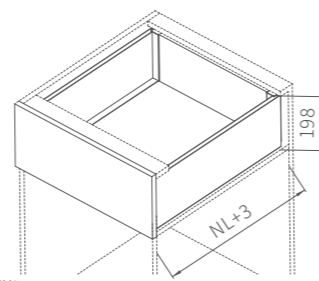

Space required