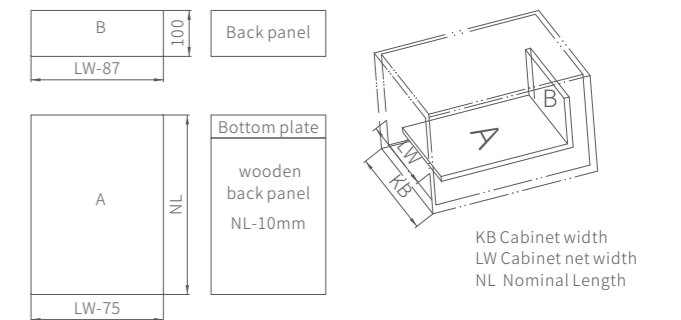

16mm (thickness) MDF cutting size