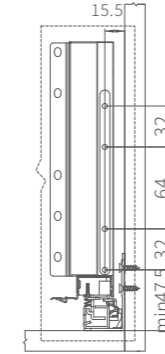

Front Connector panel mounting size