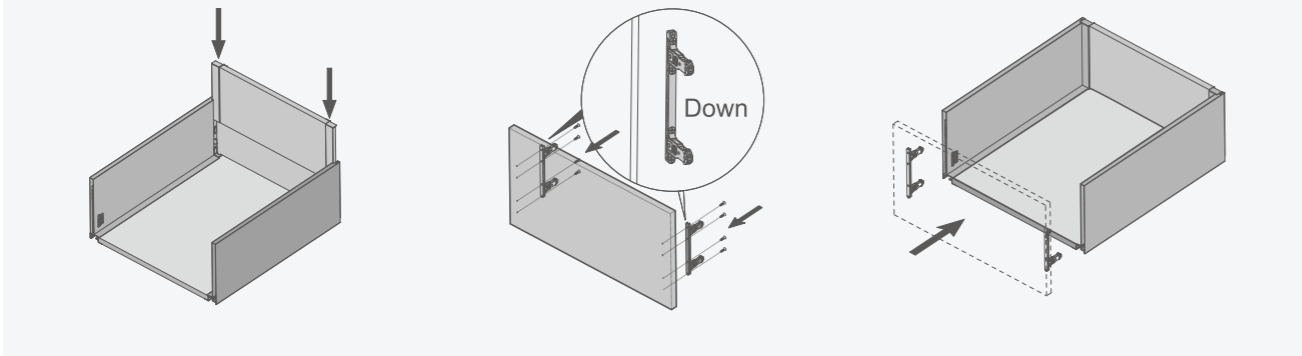

Drawer mounting