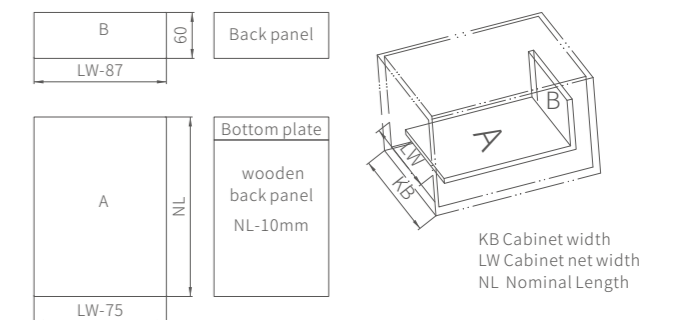

16mm (thickness) MDF cutting size