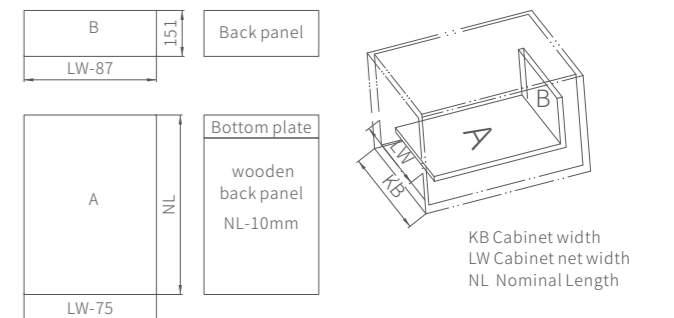

16mm (thickness) MDF cutting size