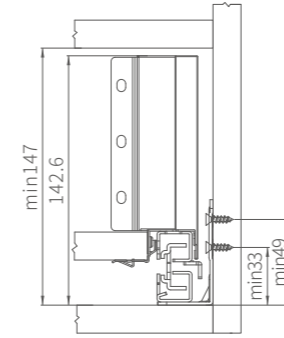

Space requirements of the inner cabinet installation