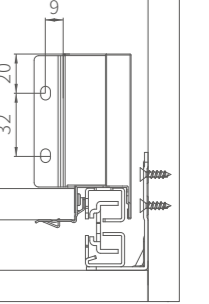

Back-panel mounting size