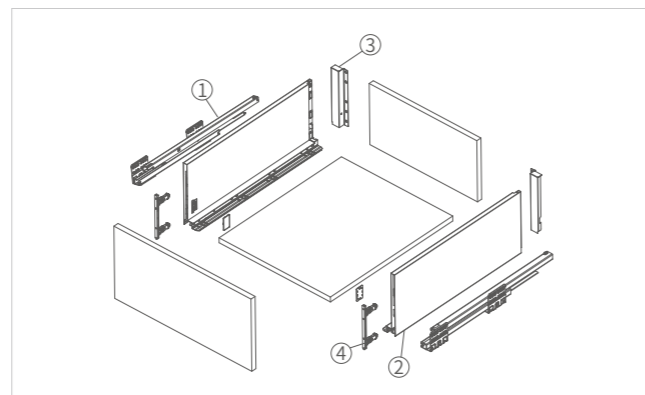

Contact(Industrial packaging)

1	Concealed full extension sync Slide L/R			
	Nominal length	G13 Soft-closingslide	G13 Push-open	Amount
	270	130270H	131270H	10SET
	300	130300H	131300H	10SET
	350	130350H	131350H	10SET
	400	130400H	131400H	10SET
	450	130450H	131450H	10SET
	500	130500H	131500H	10SET
	550	130550H	131550H	10SET

2	MINI-BOX side panel L/R			
	Nominal length	Silk white L/R	Iron gray L/R	Amount
	270	134270W	134270G	20PCS
	300	134300W	134300G	20PCS
	350	134350W	134350G	20PCS
	400	134400W	134400G	20PCS
	450	134450W	134450G	20PCS
	500	134500W	134500G	20PCS
	550	134550W	134550G	20PCS

3	Rear Connector		
	Silk White L/R	Iron Gray L/R	Amount
	130183W	130183G	100SET

4	Front Connector	
	Product Code	Amount
	G13701	100SET

4	Quick-mounting Front Connector	
	Product Code	Amount
	G13702	100SET