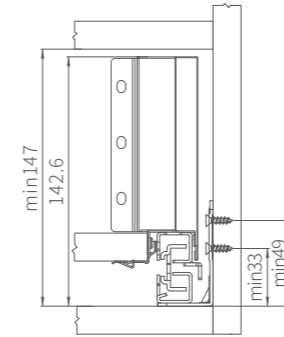

Space requirements of the inner cabinet installation