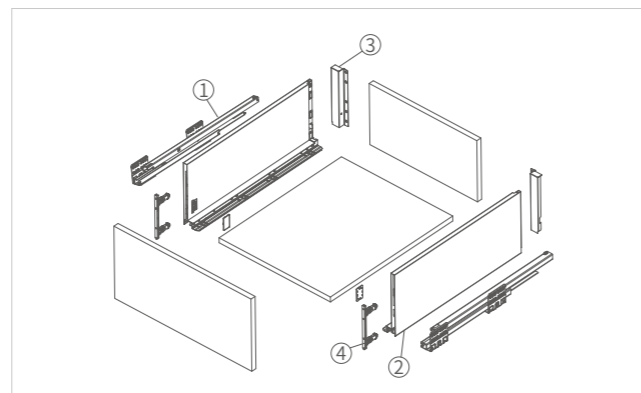

Contact(Industrial packaging)

1 Concealed full extension sync Slide L/R					2 MINI-BOX side panel L/R			
Nominal length	G13 Soft-closingslide	G13 Push-open	Amount		Nominal length	Silk white L/R	Iron gray L/R	Amount
270	130270H	131270H	10SET		270	133270W	133270G	20PCS
300	130300H	131300H	10SET		300	133300W	133300G	20PCS
350	130350H	131350H	10SET		350	133350W	133350G	20PCS
400	130400H	131400H	10SET		400	133400W	133400G	20PCS
450	130450H	131450H	10SET		450	133450W	133450G	20PCS
500	130500H	131500H	10SET		500	133500W	133500G	20PCS
550	130550H	131550H	10SET		550	133550W	133550G	20PCS

3 Rear Connector			
Silk White L/R	Iron Gray L/R	Amount	
130151W	130151G	100SET	

4 Front Connector		
Product Code	Amount	
G13701	100SET	

4 Quick-mounting Front Connector		
Product Code	Amount	
G13702	100SET