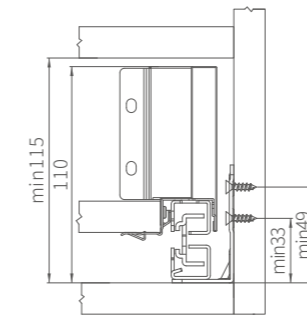

Space requirements of the inner cabinet installation