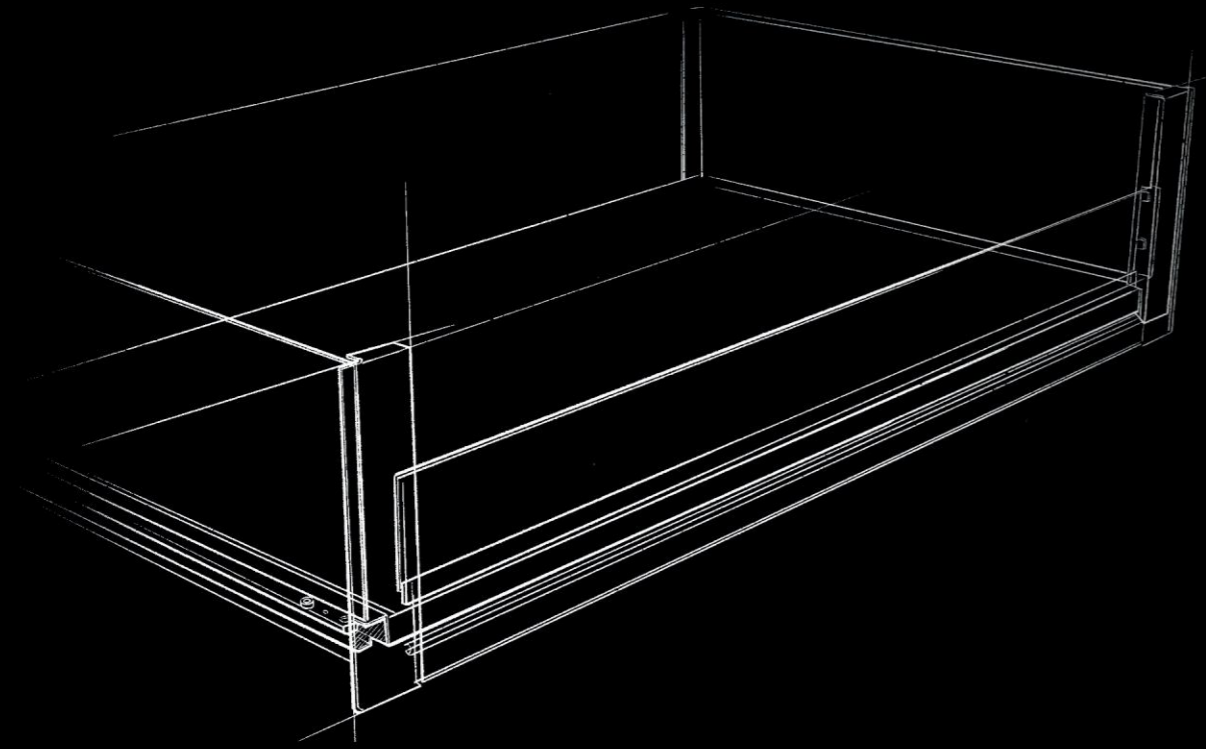

MINI-BOX

Inner Box Drawer System

Multi-layer partition

Internal-type multilateral layer design,
Flexible to use cabinet space,
Bring the overall home living experience to be lively and advanced.