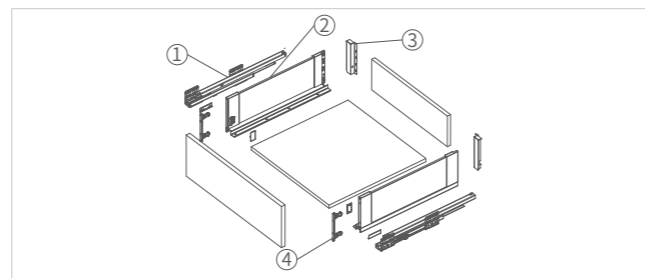

Contact(Industrial packaging)

1	Concealed full extension sync Slide L/R			
	Nominal length	G13 Soft-closingslide	G13 Push-open	Amount
	350	130350H	131350H	10SET
	400	130400H	131400H	10SET
	450	130450H	131450H	10SET
	500	130500H	131500H	10SET
	550	130550H	131550H	10SET

2	MINI-BOX side panel L/R			
	Nominal length	Silk white L/R	Iron gray L/R	Amount
	350	1313350W	1313350G	20PCS
	400	1313400W	1313400G	20PCS
	450	1313450W	1313450G	20PCS
	500	1313500W	1313500G	20PCS
	550	1313550W	1313550G	20PCS

3	Rear Connector		
	Silk White L/R	Iron Gray L/R	Amount
	130151W	130151G	100SET

4	Front Connector	
	Product Code	Amount
	G13701	100SET

4	Shop	Quick-mounting Front Connector	
		Product Code	Amount
		G13702	100SET