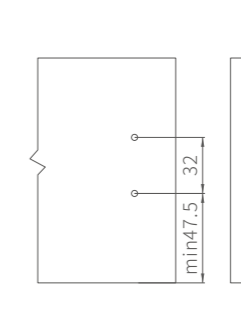

Panel hole size