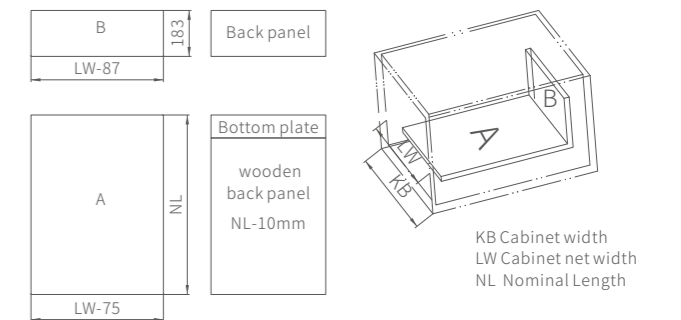

16mm (thickness) MDF cutting size