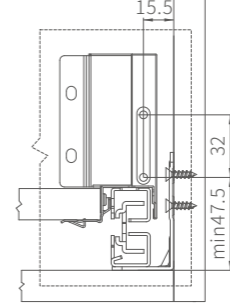

Front Connector panel mounting size