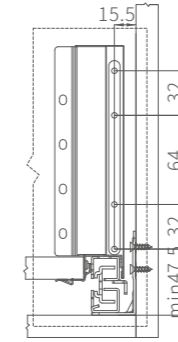

Front Connector panel mounting size