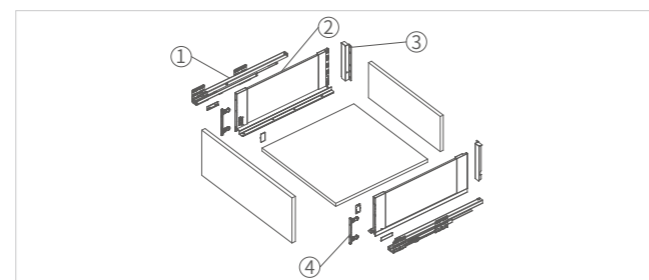

Contact(Industrial packaging)

1	Concealed full extension sync Slide L/R			
	Nominal length	G13 Soft-closingslide	G13 Push-open	Amount
	350	130350H	131350H	10SET
	400	130400H	131400H	10SET
	450	130450H	131450H	10SET
	500	130500H	131500H	10SET
	550	130550H	131550H	10SET

2	MINI-BOX side panel L/R			
	Nominal length	Silk white L/R	Iron gray L/R	Amount
	350	1314350W	1314350G	20PCS
	400	1314400W	1314400G	20PCS
	450	1314450W	1314450G	20PCS
	500	1314500W	1314500G	20PCS
	550	1314550W	1314550G	20PCS

3	Rear Connector		
	Silk White L/R	Iron Gray L/R	Amount
	130183W	130183G	100SET

4	Front Connector	
	Product Code	Amount
	G13701	100SET

4	Shop	Quick-mounting Front Connector	
		Product Code	Amount
		G13702	100SET